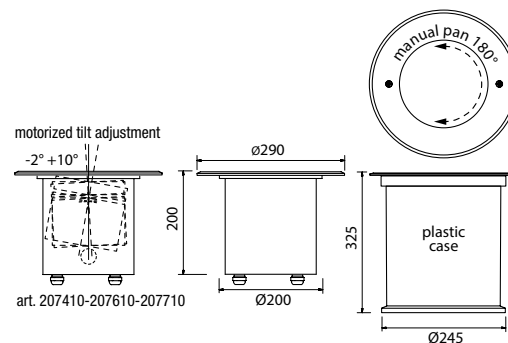

TERRA PLUS TL/316SS-T / RGBW

StudioDue

it. 207410 | PLUS/316SS-T (tilt-dmx)

it. 207010 | PLUS/316SS

Medium power IP 67 inground RGBW LED luminaire, using 12 multi-chip RGBW LEDs realized for maximum reliability and durability.

Entirely in stainless steel AISI 316 with 12mm ultra-clear tempered glass.

Possibility to adjust the TILT position of the light beam from -2° $+10^{\circ}$ controlled by a dedicated DMX channel.

Motorized Tilt-DMX -2° $+10^{\circ}$ model.

Manual Tilt model.

RDM - DMX protocol.

manual pan 180°

AISI 316

motorized tilt -2° $+10^{\circ}$

LEDs	n. 12 (5050-20W-RTBH) - Lifetime: 50.000 hours
Lumen	Maximum: 4150lm
Optics	8°, 15°, 25°, 40°, 60°, 10°x30°, 10°x50° - Diffuser filters available on request
Tilt	Manual Pan 180° - motorized Tilt adjustment -2° $+10^{\circ}$ by DMX
Power	45W - 0,2A@230V
Material	All in stainless steel AISI 316, PMMA 8N and ultra clear 12mm tempered glass
Physical	ØxH: 290x200 mm
Weight	5,5 Kg
Optional	Wireless DMX receiver

optional plastic case