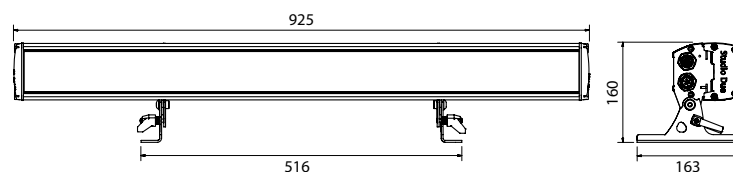

The rear part of the fixture with touch control panel and IN/OUT connections

	90cm standard	60cm	120cm	150cm
LEDs	15 (5050-20W-RTBH)	10 (5050-20W-RTBH)	20 (5050-20W-RTBH)	25 (5050-20W-RTBH)
Lumen	Maximum: 10000lm	Maximum: 6600lm	Maximum: 13200lm	Maximum: 16500lm
Optics	8°, 15°, 25°, 40°, 60°, 10°x50°, 10°x30° - Diffuser filters available on request			
Power	115W - 0,5A@230V	75W - 0,35A@230V	150W - 0,7A@230V	190W - 0,85A@230V
Material	Aluminium, PMMA 8N and ultra clear 4mm tempered glass			
Physical	925x163x160 mm	632x163x160 mm	1222x163x160 mm	1517x163x160 mm
Weight	6,7 Kg	4,5 Kg	8,6 Kg	9,9 kg
Optional	Wireless DMX receiver, Fixing counterplate, Marine grade treatment