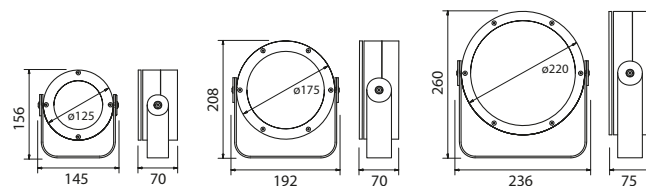

Small and compact IP67 RGBW floodlight projector.
Passive cooling and sturdy housing to ensure long life especially in harsh environment.

	CLEVER Spot 4	CLEVER Spot 8	CLEVER Spot 15
LEDs	n. 7 LEDs RGBW multi-chip (white 4000K) CRI>80 - Lifetime: 50.000 hours	n. 8 LEDs RGBW multi-chip (white 4000K) CRI>80 - Lifetime: 50.000 hours	n. 15 LEDs RGBW multi-chip (white 4000K) CRI>80 - Lifetime: 50.000 hours
Lumen	Maximum: 1040lm	Maximum: 3650lm	Maximum: 4300lm
Optics	10°, 25°, 40°, 60°, 10°x30°, 15°x55° Diffuser filters available on request	8°, 10°x50°, 15°, 10°x30°, 25°, 40°, 60° Diffuser filters available on request	
Power	15W - 60mA@230V	30W - 0,13A@230V	52W - 0,23A@230V
Material	Aluminium, PMMA 8N and ultra clear 4mm tempered glass		
Physical	145x70x156 mm	192x70x208 mm	236x75x260 mm
Weight	1,1 Kg	2,0 Kg.	3,2 Kg.
Optional	Snoot, Cowl, Marine grade treatment		