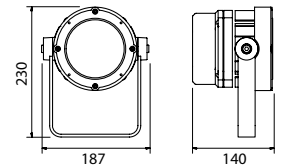

LEDs	n. 7 (5050-20W-RTBH) - Lifetime: 50.000 hours
Lumen	Maximum: 3600lm
Optics	8°, 15°, 25°, 40°, 60°, 10°x30° - Diffuser filters available on request
Power	43W - 0,2A@230V
Material	Aluminium, PMMA 8N and ultra clear 4mm tempered glass
Physical	187x140x230 mm
Weight	2 Kg
Optional	Barndoor, Snoot, Wireless DMX receiver, Marine grade treatment