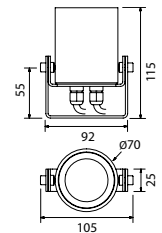

- S
  RAL 7011
- RAL 9005
- RAL 9006
- RAL 9010
- any RAL

LEDs	n. 1 High Power White (2700K, 3000K, 4000K, 6000K) - Lifetime: 50.000 hours
Lumen	Maximum: 500lm
Optics	6°, 10°, 25°, 40°, 60°
Power	Low Voltage version: (8VDC-30VDC) 5W 210mA@24VDC POB version: (90VAC-300VAC) 6W 25mA@230VAC
Material	PMMA 8N and ultra clear 4mm tempered glass - All aluminium alloy - Polyester powder coated
Physical	105x70x115mm
Weight	0,6 Kg
Optional	Marine grade treatment