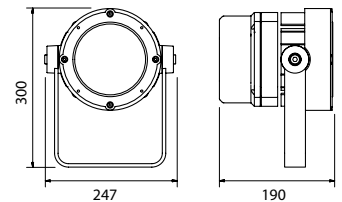

- S
  RAL 7011
- RAL 9005
- RAL 9006
- RAL 9010
- any RAL

Very robust case, to ensure a very long term reliability specifically for harsh environments.

Configuration by DRS Setup.
No fan, very quiet operating.
Monochromatic plug-in or dimmable version.

LEDs	n. 14 NICHIA NV4L144 - CCT4000K (available 2700K, 5000K)
Lumen	Maximum: 13000lm
Optics	4°, 8°, 15°, 25°, 40°, 60°, 10°x50°, 10°x30° - Diffuser filters available on request
Power	90W - 0,40A@230V
Material	Aluminium, PMMA 8N and ultra clear 4mm tempered glass
Physical	247x190x300 mm
Weight	4,6 Kg
Optional	Barndoor, Snoot, Wireless DMX receiver, Dali, Marine grade treatment