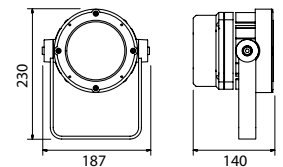

LEDs	n. 7 Hi-power white (warm, neutral, cool) - Lifetime: 50.000 hours
Lumen	Maximum: 4000lm
Optics	8°, 15°, 25°, 40°, 60°, 10°x30°, 10°x50° - Diffuser filters available on request
Power	26W - 0,11A@230V
Material	Aluminium, PMMA 8N and ultra clear 4mm tempered glass
Physical	185x140x230 mm
Weight	2 Kg
Optional	Barndoor, Snoot, Wireless DMX receiver, Marine grade treatment