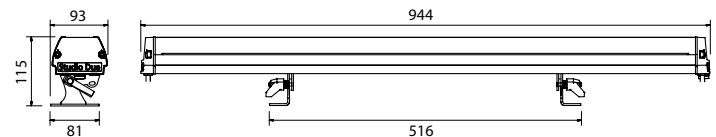

- **S**
  RAL 7011
- **■**
  RAL 9005
- **■**
  RAL 9006
- **□**
  RAL 9010
- **■**
  any RAL

	90cm standard	60cm	120cm	150cm
LEDs	n. 15 (5W) warm, neutral, cool	n. 10 (5W) warm, neutral, cool	n. 20 (5W) warm, neutral, cool	n. 25 (5W) warm, neutral, cool
Lumen	Maximum: 7500lm	Maximum: 5000lm	Maximum: 10000lm	Maximum: 12500lm
Optics	4°, 8°, 15°, 25°, 40°, 60°, 10°x50°, 10°x30° - Diffuser filters available on request			
Power	55W - 0,23A@230V	36W - 0,15A@230V	72W - 0,3A@230V	92W - 0,4A@230V
Material	Aluminium, PMMA 8N and ultra clear 4mm tempered glass			
Physical	944x93x115 mm	664x93x115 mm	1212x93x115 mm	1484x93x115 mm
Weight	3,8 Kg	-	-	-
Optional	Wireless DMX receiver, DALI controller, Fixing counterplate, Marine grade treatment