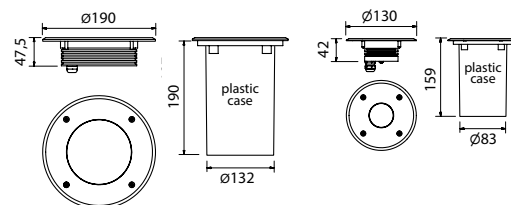

TERRA / RGBW

it. 140140 | L5

it. 144010 | L1

StudioDue

Stainless steel AISI 304 RGBW IP67 inground series. 5 or 1 RGBW LEDs.

It can be used to decorate columns, pillars, along walkways, on patios, in steps, to highlight and to landscape details and key elements.

It works with a dedicated power supply.

	TERRA L5	MINI TERRA L1
LEDs	n. 5 (5050-20W-RTBH) - Lifetime: 50.000 hours	n. 1 RGBW (20W) - Lifetime: 50.000 hours
Lumen	Maximum: 1500lm	Maximum: 330lm
Optics	8°, 15°, 25°, 40°, 60°, 10°x30°, 10°x50° - Diffuser filters available on request	10°, 25°, 40°, 60° - Diffuser filters available on request
Power	18W - 17V	6W - 5.5V
Material	Stainless steel AISI 304, PMMA 8N and ultra clear 10mm tempered glass	
Physical	ØxH: 190x47,5mm	ØxH: ø 130x42 mm
Weight	2,5 Kg	0,9 Kg
Optional	IP68 protection rating, Plastic case, Marine grade treatment