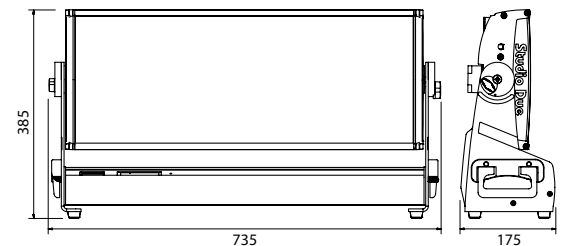

standard

S

RAL 9005

RAL 9006

RAL 9010

any RAL

LEDs	n.93 powerful single-chip LEDs (24 R, 23 G, 23 B, 23 W) - Lifetime: 50.000 hours
Lumen	Maximum: 26600lm
Optics	4°
Power	330W - 1,5A@230V
Material	Aluminium, PMMA 8N and ultra clear 4mm tempered glass
Physical	735x175x385 mm
Weight	19 Kg
Optional	Barndoor, Anti-glare, Wireless DMX receiver, Marine grade treatment, Fixing counterplate, Flight Case