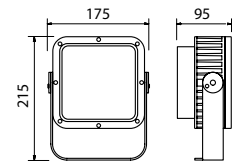

LEDs	M - n. 17 NICHIA-NVSL219C 4000K available 2700K, 5000K, 6500K WB - n. 9 warm white (2700K) + n. 8 cool white (6500K) NICHIA-NVSL219C
Lumen	M - 4200lm @4000K WB - 4000lm
Optics	5°, 10°, 25°, 40°, 60°, 10°x30°, 15°x55° - Diffuser filters available on request
Power	36W - 0,16A@230V
Material	Housing in die-cast aluminium, PMMA 8N and ultra clear 4mm tempered glass
Physical	175x95x205 mm
Weight	2,2 Kg
Optional	Barndoor, Snoot, Wireless DMX receiver, Dali, Marine grade treatment