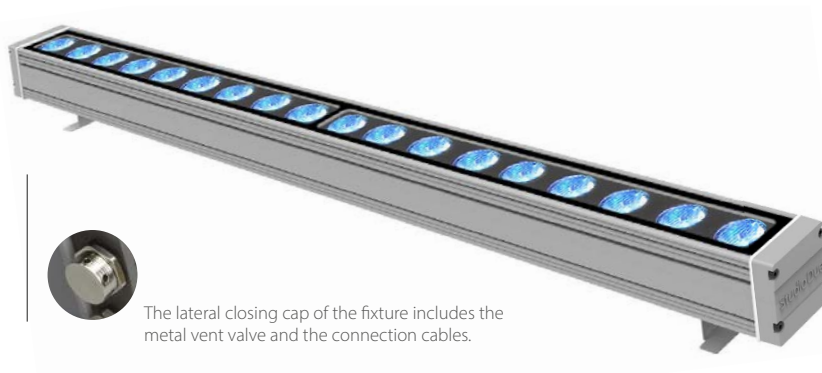

RGBW compact LED linear bar with 38 mm lenses. IP 67 protection rating. DMX - RDM.

3 measures: Standard 100 cm. Available lengths 50 cm (9 lenses), 100 cm (18 lenses) and 150 cm (27 lenses).
Daisy chain (power and DMX).