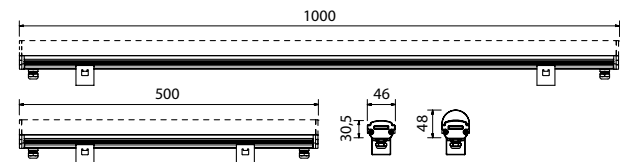

SLIMBAR FLAT / RGBW

StudioDue

it. 171042 | 50cm
it. 171045 | 100cm

Light grey

Ultra small form factor aluminium case Led linear bar.
In-Out connectors for fast and easy wiring.
100cm and 50cm length available.
Daisy chain (power and DMX).

IP67 protection rating.
This kind of LED bar series is suitable for accent lighting.

	100cm	50cm
LEDs	28+28+28+28 Red-Green-Blue-Cold White	14+14+14+14 Red-Green-Blue-Cold White
Lumen	Maximum: 2710lm	Maximum: 1355lm
Optics	120° beam	
Power	42W max - 0,8A	21W max - 0,4A
	Constant Voltage 52VDC	
Material	Aluminium, PMMA 8N and ultra clear tempered glass, only light grey finishing	
Physical	1000x46x30,5 mm	500x46x30,5 mm
Weight	1 Kg	0,5 Kg