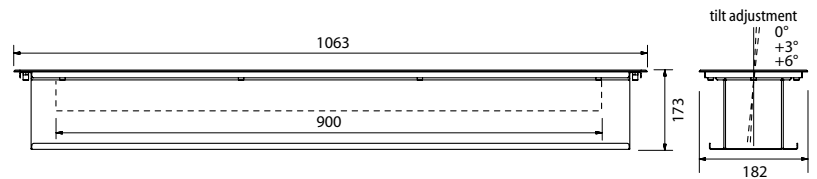

ARCHIBAR-i SL160_{/M}

it. 236014 | M RDM 90cm
it. 236013 | M RDM 60cm
it. 236011 | M RDM 30cm

it. 236004 | M Plug-in 90cm
it. 236003 | M Plug-in 60cm
it. 236001 | M Plug-in 30cm

Inground LED linear bar Monochromatic with a professional design, made of aluminium profile, a sturdy 12mm thick tempered glass and a 3mm thick satin stainless steel AISI 304 flange.

Configuration via RDM / DMX or individually via DRS Setup
Manual tilt (lighting projection) at 0° - 3° - 6°

	90cm standard	60cm	30cm
LEDs	n. 15 (5W) warm, neutral, cool	n. 10 (5W) warm, neutral, cool	n. 5 (5W) warm, neutral, cool
Lumen	Maximum: 7500lm	Maximum: 5000lm	Maximum: 2500lm
Optics	4°, 8°, 15°, 25°, 40°, 60°, 10°x50°, 10°x30° - Diffuser filters available on request		
Power	55W - 0,23A@230V	36W - 0,15A@230V	18W - 0,07A@230V
Material	Aluminium, AISI 304, PMMA 8N and ultra clear 12mm tempered glass		
Physical	1063x182x173 mm	763x182x173 mm	463x182x173 mm
Weight	10 Kg	-	-
Optional	Wireless DMX receiver, DALI controller, Sleeve for assembly in galvanized steel, Marine grade treatment