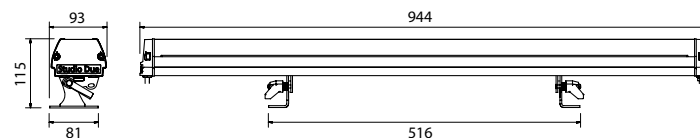

ARCHIBAR SL160 / RGBW

StudioDue

it. 235113 | 60cm
it. 235114 | 90cm
it. 235116 | 120cm
it. 235117 | 150cm

RGBW compact LED linear bar made in robust and reliable aluminium case. IP 67 protection rating.

4 measures: 60, 90, 120 and 150cm.
RDM - DMX protocol.
Daisy chain (power and DMX).
Configuration by DRS Setup.

The lateral closing cap of the fixture includes the metal vent valve and the connection cables.

	90cm standard	60cm	120cm	150cm
LEDs	n. 15 TX-5050-10W	n. 10 TX-5050-10W	n. 20 TX-5050-10W	n. 25 TX-5050-10W
Lumen	Maximum: 6900lm	Maximum: 4600lm	Maximum: 9200lm	Maximum: 11500lm
Optics	8°, 15°, 25°, 40°, 60°, 10°x50°, 10°x30° - Diffuser filters available on request			
Power	65W - 0,28A@230V	47W - 0,24A@230V	83W - 0,36A@230V	100W - 0,45A@230V
Material	Aluminium, PMMA 8N and ultra clear 4mm tempered glass			
Physical	944x93x115 mm	664x93x115 mm	1212x93x115 mm)	1484x93x115 mm
Weight	4,4 Kg	-	-	-
Optional	Wireless DMX receiver, Fixing counterplate, Marine grade treatment