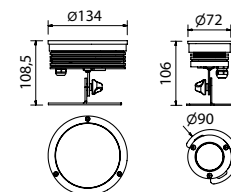

ARIA / RGBW

it. 143410 | ARIA-L5
it. 154010 | M-ARIA-L1

StudioDue

Stainless steel AISI 304 RGBW IP67 spotlights series. 5 or 1 RGBW LEDs.

It can be used to decorate columns, pillars, along walkways, on patios, in steps, to highlight and to landscape details and key elements.

It works with a dedicated power supply.

	ARIA L5	MINI ARIA L1
LEDs	n. 5 (5050-20W-RTBH) - Lifetime: 50.000 hours	n. 1 RGBW (20W) - Lifetime: 50.000 hours
Lumen	Maximum: 1500lm	Maximum: 330lm
Optics	8°, 15°, 25°, 40°, 60°, 10°x30°, 10°x50° - Diffuser filters available on request	10°, 25°, 40°, 60° - Diffuser filters available on request
Power	18W - 17V	6W - 5.5V
Material	Stainless steel AISI 304 - PMMA 8N and ultra clear 10mm tempered glass	
Physical	ØxH: ø 134x108,5mm	ØxH: ø 72x105 mm
Weight	2,5 Kg	0,9 Kg
Optional	Long bracket 130mm, IP68 protection rating, Marine grade treatment