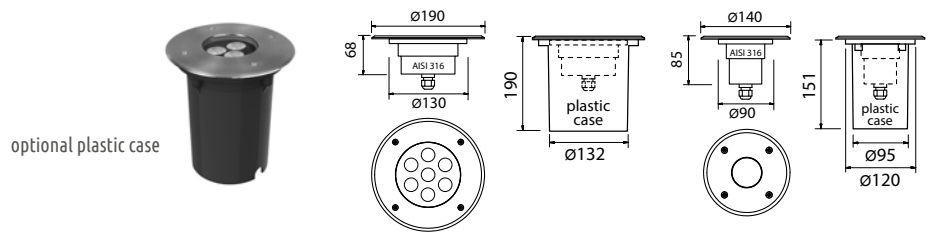

TERRA WTL7-WTL1 /316SS/M

it. 233010 | WTL7 POB
it. 233040 | WTL7 24V
it. 232221 | WTL7 POB DALI
it. 232222 | WTL7 24V DALI

it. 233000 | WTL7 POB PLUG-IN
it. 231000 | WTL7 24V PLUG-IN
it. 232810 | WTL1 POB
it. 232410 | WTL1 24V

it. 232800 | WTL1 POB PLUG-IN
it. 232400 | WTL1 24V PLUG-IN

Inground LED fixture with 7 or 1 Monochromatic LEDs suitable for outdoor installations. Body and flange in AISI 316.

Version 230V POB (On Board Power Supply)
Version 24V. IP 68 protection rating (not for immersion).

	TERRA WTL7	MINI TERRA WTL1
LEDs	n. 7 white - Lifetime: 50.000 hours	n. 1 white - Lifetime: 50.000 hours
Lumen	Maximum: 1800lm	Maximum: 500lm
Optics	5°, 10°, 25°, 40°, 60°, 10°x30°, 15°x55° - Diffuser filters available on request	
Power	13W - 230V or 24V	5W - 230V or 24V
Material	Stainless steel AISI 316, PMMA 8N and ultra clear 10mm tempered glass	
Physical	ØxH: 190x68 mm	ØxH: ø 140x85 mm
Weight	2 Kg	0,9 Kg
Optional	Plastic case, DALI