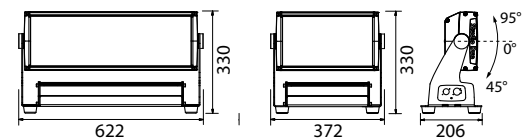

Its amazing light performance is due to an efficient forced cooling system controlled by a microprocessor combined with the use of powerful high efficiency multi-chip RGBW LEDs.

	MP48	MP24
LEDs	n. 48 RGBW (20W)	n. 24 RGBW (20W)
Lumen	Maximum: 38000lm	Maximum: 19000 lm
Optics	8°, 15°, 25°, 40°, 60°, 10°x50°, 10°x30° - Diffuser filters available on request	
Power	450W - 2A@230V	220W - 1A@230V
Material	Aluminium, PMMA 8N and ultra clear 4mm tempered glass	
Physical	622x206x330 mm	372x206x330 mm
Weight	16 Kg	10 Kg
Optional	Barndoor, Anti-glare, Wireless DMX receiver, IP67 rate upgrade, Marine grade treatment, Fixing counterplate, Flight Case	