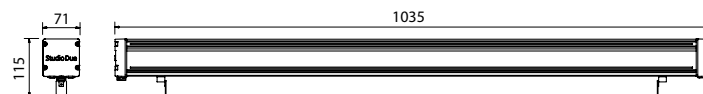

COMPACTBAR_{/M}

it. 212115 | M 100cm
it. 212112 | M 50cm
it. 212117 | M 150cm

it. 212205 | M (plug-in) 100cm
it. 212202 | M (plug-in) 50cm
it. 212207 | M (plug-in) 150cm

The lateral closing cap of the fixture includes the metal vent valve and the connection cables.

Monochromatic compact LED linear bar with 38 mm lenses.
IP 67 protection rating.
DMX - RDM and Plug-in version.

3 measures: Standard 100 cm. Available lengths 50 cm (9 lenses), 100 cm (18 lenses) and 150 cm (27 lenses).

RDM - DMX protocol or Dali, Configuration by DRS Setup.

Robust and reliable aluminium case.

Daisy chain (power and DMX).

standard

S

RAL 7011

RAL 9005

Graphite

RAL 9010

any RAL

	50cm	100cm standard	150cm
LEDs	M - n. 9 (5W)	n. 18 (5W)	n. 27 (5W)
Lumen	Maximum: 4050lm	Maximum: 8100lm	Maximum: 12150lm
Optics	4°, 8°, 15°, 25°, 40°, 60°, 10°x50°, 10°x30° - Diffuser filters available on request		
Power	30W - 0,13A@230V	60W - 0,25A@230V	90W - 0,5A@230V
Material	Aluminium, PMMA 8N and ultra clear 4mm tempered glass		
Physical	540x71x115 mm	1035x71x115 mm	1530x71x115 mm
Weight	2,8 Kg	4,4 Kg	6,8 Kg
Optional	Wireless DMX receiver, DALI controller, Marine grade treatment