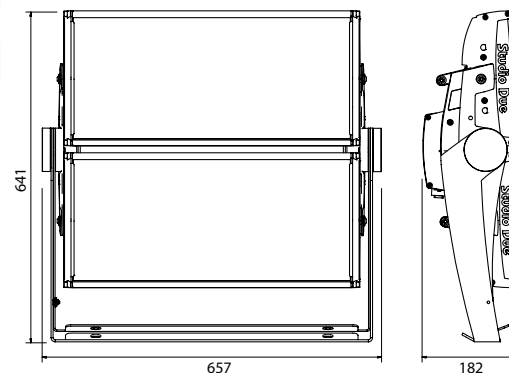

standard

S
RAL 9005

□
RAL 9006

□
RAL 9010

□
any RAL

LEDs	n. 80 RGBW - Lifetime: 50.000 hours - Color temperature range: 2000K-10000K
Lumen	Maximum: 56000lm
Optics	6°, 10°, 15°, 25°, 40°, 60° - Diffuser filters available on request
Power	600W - 2,5A@230V
Material	Aluminium, PMMA 8N and ultra clear 4mm tempered glass
Physical	657x182x641 mm
Weight	32 Kg
Optional	Barndoor, Anti-glare, Wireless DMX receiver, Marine grade treatment, Fixing counterplate, Flight Case