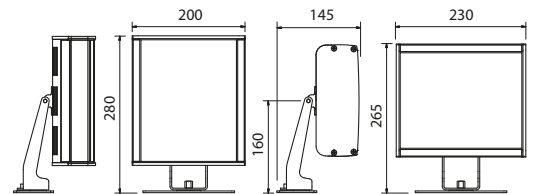

Mounting bracket for positioning the device in any position.
Available in Monochromatic versions.
IP 67 floodlight projector.

LEDs	n. 24 warm, neutral, cool white - Lifetime: 50.000 hours
Lumen	7000lm
Optics	4°, 8°, 15°, 25°, 40°, 60°, 10°x30°, 10°x50° - Diffuser filters available on request
Power	50W - 0,21A@230V
Material	Housing in die-cast aluminium, PMMA 8N and ultra clear 4mm tempered glass
Physical	WxDxH - 230x155x280 mm (horiz.) - 200x155x295 mm (vert.)
Weight	3,9 Kg
Optional	Barndoor, Anti-glare, Snoot, Cowl, Wireless DMX receiver, Marine grade treatment