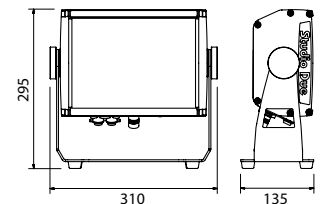

EASYCOLOR 12.P / RGBW

it. 192010

The touch control panel and
IN/OUT IP65 connections

standard
S
RAL 9005

RAL 9006
RAL 9010
any RAL

WIRELESS and RECHARGEABLE

Wireless • Charge • Place it • Light up
High performance li-ion battery powered and main supply wireless controlled colorchanger with 12 powerful RGBW LEDs.

Compact and easily transportable thanks to the practical handle.
Rechargeable li-ion battery pack fixture, particularly suitable for events where set - up time is problematic, and the passage of cables is hard.
IP 65 protection rating.
Setup and configuration of the fixture by touch control panel.

LEDs	n. 12 (5050-20W-RTBH) - Lifetime: 50.000 hours - Color temperature 3000K-15000K
Lumen	Maximum 4500lm
Optics	8°, 15°, 25°, 40°, 60°, 10°x30° - Diffuser filters available on request
Power	72W max (with battery on charge and 4 color on)
Battery	51.8V 5.2Ahr - n. 14x2 Samsung cells 26JM - Battery life: 15 hrs (colour changing)
Material	Aluminium, PMMA 8N and ultra clear 4mm tempered glass
Physical	310x135x295 mm
Weight	7 Kg
Optional	Flight Case (with integrated charging system), Marine grade treatment