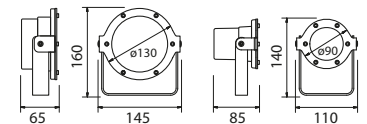

Entirely in stainless steel AISI 316 with 12mm ultra-clear tempered glass.
 Version 230V POB (On Board Power Supply).
 Version 48V. IP 68 protection rating. External power supply.

AQUA TL7 M

AQUA TL1 M

	AQUA TL7 M	AQUA TL1 M
LEDs	n. 7 white - Lifetime: 50.000 hours	n. 1 white - Lifetime: 50.000 hours
Lumen	Maximum: 1800lm	Maximum: 500lm
Optics	5°, 10°, 25°, 40°, 60°, 10°x30°, 15°x55° - Diffuser filters available on request	10°, 15°, 25°, 40°, 60° - Diffuser filters available on request
Power	13W - 230V or 24V	5W - 230V or 24V
Material	Stainless steel AISI 316, PMMA 8N and ultra clear 10mm tempered glass	
Physical	145x65x160 mm	110x85x140 mm
Weight	1,4 Kg	0,9 Kg