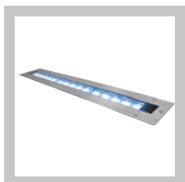

Archibar-i SL160