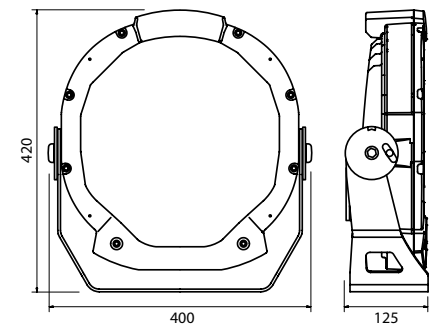

Highly reliable and robust.

Energy efficient.

Two versions with the same performances:

- with touch control panel on the rear.

- without control panel, configuration by DRS.

LEDs	n. 24 (5050-20W-RTBH) + n. 6 Amber (hi-power LEDs) - Lifetime: 50.000 hours
Lumen	Maximum: 16000lm
Optics	6°, 10°, 25°, 40°, 60° - Diffuser filters available on request
Power	210W - 0,9A@230V
Material	Aluminium, PMMA 8N and ultra clear 5mm tempered glass
Physical	400x125x420 mm
Weight	11,5 Kg
Optional	Barndoor, Snoot, Cowl, Wireless DMX receiver, Marine grade treatment, Flight Case