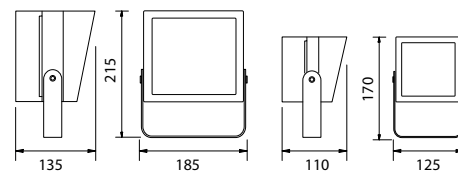

Is an architectural lighting family defined by its pure square geometry and compact, solid design. The clean cubic form creates a strong visual identity while allowing seamless integration into contemporary architectural environments.

Compact and lightweight.
IP 67 floodlight projector.
Energy efficient.

	QubiQ28	QubiQ9
LEDs	n. 28 warm, neutral, cool white - Lifetime: 50.000 hours	n. 9 warm, neutral, cool white - Lifetime: 50.000 hours
Lumen	Maximum: 7000lm	Maximum: 2700lm
Optics	5°, 10°, 25°, 40°, 60°, 10°x30°, 15°x55° - Diffuser filters available on request	
Power	49W - 0,2A@230V	22W - 0,1A@230V
Material	Aluminium, PMMA 8N and ultra clear 4mm tempered glass	
Physical	185x135x215 mm	125x110x170 mm
Weight	2,7 Kg	1,3 Kg
Optional	Marine grade treatment