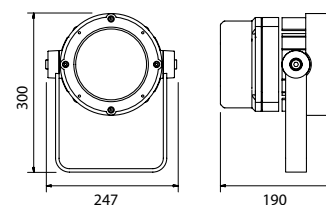

Very robust die cast aluminium case in a compact design, to ensure a very long term reliability specifically for harsh environments.

Two models with the same performances:
with control panel (IP20) or setup by DRS (IP67).
No fan, very quiet operating.

LEDs	n. 14 (5050-20W) RGB-NW (white 4000K) - Lifetime: 50.000 hours
Lumen	Maximum: 9500lm
Optics	8°, 15°, 25, 40°, 60°, 10°x50°, 10°x30° - Diffuser filters available on request
Power	105W - 0,5A@230V
Material	Aluminium, PMMA 8N and ultra clear 4mm tempered glass
Physical	247x190x300 mm
Weight	4,6 Kg
Optional	Barndoor, Snoot, Wireless DMX receiver, Marine grade treatment