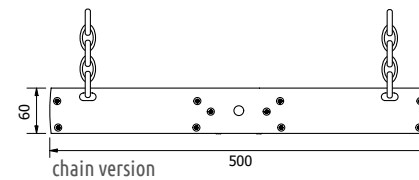

chain version