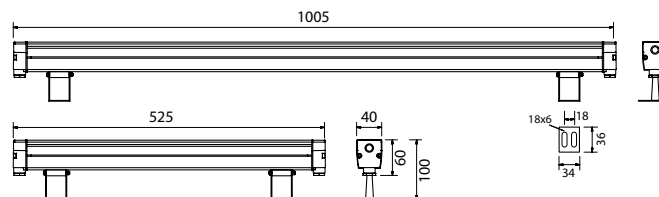

Ultra small form factor aluminium case LED linear bar. IP 67 protection rating.

In-Out connectors for fast and easy wiring.
Available lengths: 100cm and 50 cm.
Daisy chain (power and DMX).

	100cm	50cm
LEDs	M - 30 LED NICHIA NVSLE21AT (4000K)	15 LED NICHIA NVSLE21AT (4000K)
	WB - 28 LED WB (2700K-6200K)	14 LED WB (2700K-6200K)
Lumen	Maximum: 2000lm	Maximum: 1000lm
Optics	5° (only M) 10°, 25°, 40°, 60°, 15°x55°, 10°x30° - Diffuser filters available on request	
Power	16W - 0,34A@48V	8W - 0,17@48V
	Constant Voltage 48V - 380mA	Constant Voltage 48V - 170mA
Material	Aluminium, PMMA 8N and ultra clear tempered glass, only light grey finishing	
Physical	1005x40x60 mm	525x40x60 mm
Weight	2 Kg	1 Kg