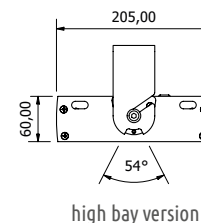

high bay version