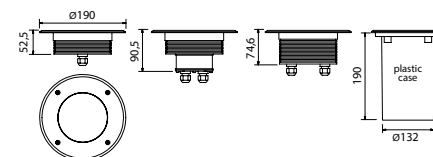

TERRA POB-24V / RGBW

it. 210110 | L5 POB

it. 210160 | L5 24V

TERRA 24V

AISI 304

Inground RGBW LED luminaire, it can be used to decorate columns, pillars, along walkways, on patios, in steps, to highlight and to landscape details and key elements.

Stainless steel AISI 304 inground series.
POB version or 24V version.

	TERRA L5 POB (On Board Power Supply)	TERRA L5 24V (Low Voltage)
LEDs	n. 5 (5050-20W-RTBH) - Lifetime: 50.000 hours	
Lumen	Maximum: 1815lm	
Optics	8°, 15°, 25°, 40°, 60°, 10°x30°, 10°x50° - Diffuser filters available on request	
Power	20W - 0,15A@230V Universal 100-277V	18W - 0,75A@24VDC 20-48VDC
Material	Stainless steel AISI 304, PMMA 8N and ultra clear 10mm tempered glass	
Physical	ØxH: 190x74,6 mm	ØxH: 190x52,5 mm - 190x90,5 mm (with connection box)
Weight	4 Kg	2,7 Kg
Optional	IP68 protection rating, Plastic case, Marine grade treatment