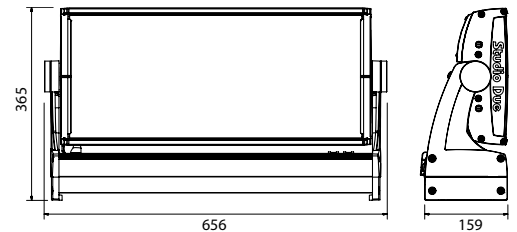

standard

S

RAL 9005

RAL 9006

RAL 9010

any RAL

LEDs	n. 63 (5050-20W-RTBH) + 18 PC-AMBER + 18 UV (black light) - Lifetime: 50.000 hours
Lumen	Maximum: 40000lm
Optics	8°, 15°, 25°, 40°, 60°, 10°x50°, 10°x30° - Diffuser filters available on request
Power	550W - 2,4A@230V
Material	Aluminium, PMMA 8N and ultra clear 4mm tempered glass
Physical	656x159x365 mm
Weight	15,9 Kg
Optional	Barndoor, Anti-glare, Handle, Wireless DMX receiver, Marine grade treatment, Fixing counterplate, Flight Case