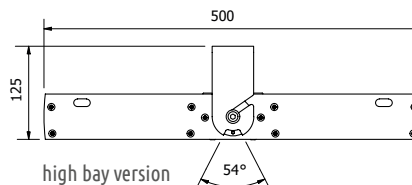

high bay version