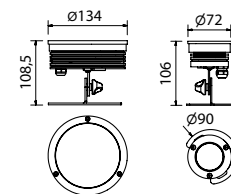

ARIA_{/M}

it. 143210 | ARIA-WL5
it. 154110 | M-ARIA-WL1

Stainless steel AISI 304 Monochromatic IP67 spotlights series. 5 or 1 Monochromatic LEDs.

It can be used to decorate columns, pillars, along walkways, on patios, in steps, to highlight and to landscape details and key elements.

It works with a dedicated power supply.

	ARIA WL5	MINI ARIA WL1
LEDs	n. 5 white (5W) - Lifetime: 50.000 hours	n. 1 white (5W) - Lifetime: 50.000 hours
Lumen	Maximum: 2500lm	Maximum: 500lm
Optics	4°, 8°, 15°, 25°, 40°, 60°, 10°x30°, 10°x50° Diffuser filters available on request	6°, 10°, 25°, 40°, 60° Diffuser filters available on request
Power	18W - 17V	6W - 5.5V
Material	Stainless steel AISI 304 - PMMA 8N and ultra clear 10mm tempered glass	
Physical	ØxH: ø 134x108,5mm	ØxH: ø 72x105 mm
Weight	2,5 Kg	0,9 Kg
Optional	Long bracket 130mm, IP68 protection rating, Marine grade treatment