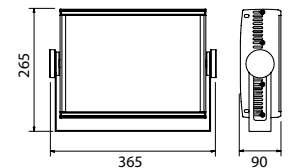

STUDIO 300 / RGBW+A

it. 176010

StudioDue

standard
S
RAL 9005
RAL 9006
RAL 9010
any RAL

RGBWA floodlight projector suitable for touring, tv studios, venues, theatres and generally for the entertainment sector.

Thanks to the addition of the amber LEDs, infinite combinations of colors can be possible.

RDM - DMX protocol.

Control panel with 4 push buttons.

Indoor use IP20.

The rear part of the fixture with the control panel and IN/OUT connections

LEDs	n. 24 (5050-20W-RTBH) + n. 12 High Power Amber - Lifetime: 50.000 hours
Lumen	Maximum: 14600lm
Optics	8°, 12°, 24°, 36°, 60°, 10°x30°, 10°x50°
Power	150W - 0,7A@230V
Physical	365x90x265 mm
Weight	6,6 Kg
Optional	Wireless DMX receiver