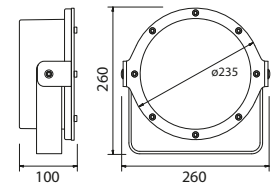

Entirely in stainless steel AISI 316 with 12mm ultra-clear tempered glass.

Version 230V POB (On Board Power Supply).

Version 48V. IP 68 protection rating.

AISI 316

LEDs	n. 12 (5050-20W-RTBH) - Lifetime: 50.000 hours
Lumen	Maximum: 4150lm
Optics	8°, 15°, 25°, 40°, 60°, 10°x30°, 10°x50° - Diffuser filters available on request
Power	45W - 0,2A@230V
Material	All in stainless steel AISI 316, PMMA 8N and ultra clear 12mm tempered glass
Physical	260x100x260 mm
Weight	5,7 Kg
Optional	Wireless DMX receiver