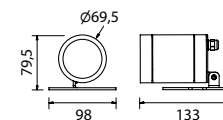

PIN LIGHT_{/M}

it. 160540

StudioDue

Light grey

Designed to create dramatic lighting effects, accurate and detailed projection on façades and architectural surfaces.

Compact and lightweight aluminium case
Ultra narrow 1,5° optic
Clever design, small form factor

LED	n. 1 (5W) cool white
Lumen	Maximum: 4300lm
Optics	1,5° ultra narrow beam
Power	5W
Material	Aluminium, steel, and ultra clear tempered glass
Physical	98x133x79,5mm
Weight	0,7 Kg
Optional	Marine grade treatment