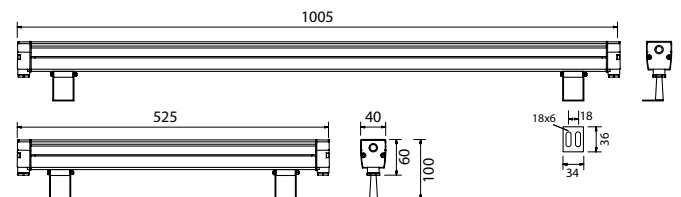

Light grey

Ultra small form factor aluminium case LED linear bar. On board Power Supply. IP 67 protection rating.

In-Out connectors for fast and easy wiring.
Available lengths: 100cm, 50cm and 30cm.
High efficiency RGBW LEDs.
Daisy chain (power and DMX).

On Board Power Supply

	100cm	50cm	30cm
LEDs	n. 28 RGBW (3535)	n. 14 RGBW (3535)	n. 9 RGBW (3535)
Lumen	Maximum: 3500lm	Maximum: 1750lm	Maximum: 1125lm
Optics	10°, 25°, 40°, 60°, 15°x55°, 10°x30° - Diffuser filters available on request		
Power	60W - 0,28A@230V	32W - 0,15A@230V	19W - 0,08A@230V
Material	Aluminium, PMMA 8N and ultra clear tempered glass, only light grey finishing		
Physical	1005x40x60 mm	525x40x60 mm	315x40x60 mm
Weight	2 Kg	1 Kg	0,5 Kg