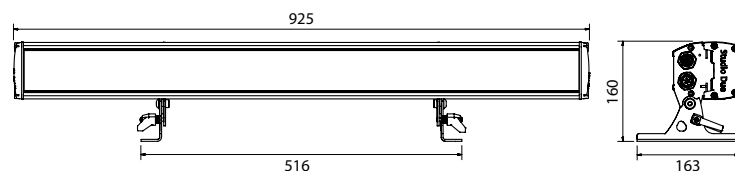

90cm standard	60cm	120cm	150cm
LEDs	n. 30 warm, neutral, cool	n. 20 warm, neutral, cool	n. 40 warm, neutral, cool	n. 50 warm, neutral, cool
Lumen	Maximum: 12000lm	Maximum: 8000lm	Maximum: 16000lm	Maximum: 20000lm
Optics	8°, 15°, 25°, 40°, 60°, 10°x50°, 10°x30° - Diffuser filters available on request			
Power	100W - 0,45A@230V	67W - 0,3A@230V	135W - 0,6A@230V	168W - 0,7A@230V
Material	Aluminium, PMMA 8N and ultra clear 4mm tempered glass			
Physical	925x163x160 mm	632x163x160 mm	1222x163x160 mm	1517x163x160 mm
Weight	6 Kg	4,2 Kg	8,2 Kg	9,9 kg
Optional	Wireless DMX receiver, DALI controller, Fixing counterplate, Marine grade treatment