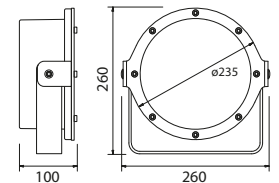

Entirely in stainless steel AISI 316 with 12mm ultra-clear tempered glass.

Version 230V POB (On Board Power Supply).

Version 48V. IP 68 protection rating.

AISI 316

LEDs	n. 12 warm, neutral or cool white - Lifetime: 50.000 hours
Lumen	Maximum: 6000lm @4000K
Optics	4°, 8°, 15°, 25°, 40°, 60°, 10°x30°, 10°x50° - Diffuser filters available on request
Power	42W - 0,2A@230V
Material	All in stainless steel AISI 316, PMMA 8N and ultra clear 12mm tempered glass
Physical	260x100x260 mm
Weight	5,7 Kg
Optional	Wireless DMX receiver, DALI