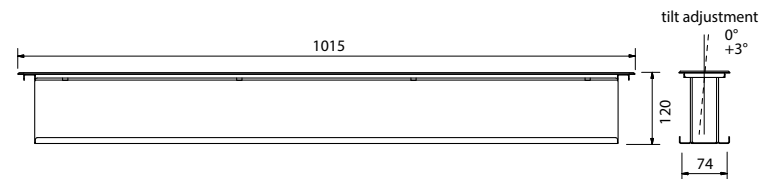

Compact IP 67 Monochromatic inground LED linear bar RDM-DMX.

Profile in aluminium, sturdy 6 mm thick tempered glass, 3 mm thick satin stainless steel AISI 304 flange.

Standard 90 cm.

Possibility of manual adjusting the lighting angle at 3°.

	90cm standard	60cm	30cm
LEDs	n. 36 Mid Power (2900K, 4000K) Lifetime: 90.000 hours	n. 24 Mid Power (2900K, 4000K) Lifetime: 90.000 hours	n. 12 Mid Power (2900K, 4000K) Lifetime: 90.000 hours
Lumen	Maximum: 4800 lm	Maximum: 3200lm	Maximum: 1600lm
Optics	5°, 10°, 25°, 40°, 60°, 10°x30°, 15°x55° - Diffuser filters available on request		
Power	33W - 0,15A@230VAC	22W - 0,11A@230VAC	12W - 50mA@230VAC
Material	Aluminium, AISI 304, PMMA 8N and ultra clear 6mm tempered glass		
Physical	1015x84x70 mm (profile)	715x84x70 mm (profile)	410x84x70 mm (profile)
Weight	3,8 Kg	2,6 Kg	1,4 Kg
Optional	DALI controller, Sleeve for assembly in galvanized steel, Marine grade treatment