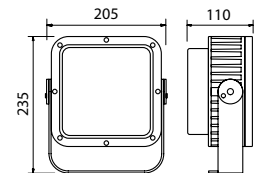

Compact floodlight Monochromatic and White Balance projector with compact design and robust aluminium case suitable for accent lighting.

Compact and lightweight.
IP 67 floodlight projector.
Energy efficient.

LEDs	M - n. 30 NICHIA-NVSL219C 4000K available 2700K, 5000K, 6500K WB - n. 15 warm white (2700K) + n. 15 cool white (6500K) NICHIA-NVSL219C
Lumen	M - 6000lm @4000K WB - 4500lm
Optics	5°, 10°, 25°, 40°, 60°, 10°x30°, 15°x55° - Diffuser filters available on request
Power	38W - 0,16A@230V
Material	Housing in die-cast aluminium, PMMA 8N and ultra clear 4mm tempered glass
Physical	205x110x235 mm
Weight	3,2 Kg
Optional	Barndoor, Anti-glare, Snoot, Wireless DMX receiver, Dali, Marine grade treatment