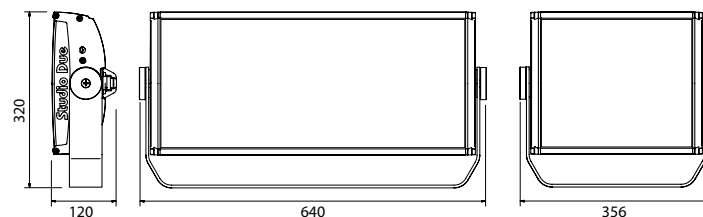

	MEGAWHITE 66	MEGAWHITE 33
LEDs	n. 60 (5W White NICHIA 219C)	n. 30 (5W White NICHIA 219C)
	Available LED color temperature: 2700K, 4000K, 6500K white LEDs or red, green, blue, amber	
Lumen	Maximum: 32000lm	Maximum: 16000lm
Optics	4° ultra-narrow, 8°, 15°, 25°, 40°, 60°, 10°x30°, 10°x50° - Diffuser filters available on request	
Power	230W - 1A@230V	120W - 0,55A@230V
Material	Aluminium, PMMA 8N and ultra clear 4mm tempered glass	
Physical	640x120x320 mm	356x120x320 mm
Weight	15 Kg	8 Kg
Optional	Wireless DMX receiver, Marine grade treatment	