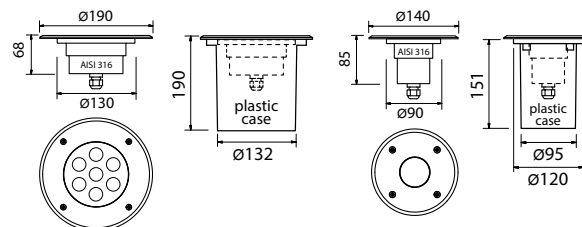

TERRA TL7-TL1 /316SS /RGBW

it. 234111 | TL7 POB
it. 234011 | TL7 24V
it. 232610 | TL1 POB
it. 232210 | TL1 24V

Inground LED fixture with 7 or 1 RGBW LEDs suitable for outdoor installations. Body and flange in AISI 316.

Version 230V POB (On Board Power Supply)

Version 24V. IP 68 protection rating (not for immersion).

	TERRA TL7	MINI TERRA TL1
LEDs	n. 7 RGBW multi-chip with white 4000K - Lifetime: 50.000 hours	n. 1 RGBW (20W) FLAT - Lifetime: 50.000 hours
Lumen	Maximum: 890lm	Maximum: 320lm
Optics	10°, 25°, 40°, 60°, 10°x30°, 15°x55° - Diffuser filters available on request	
Power	13W - 230V or 24V	6W - 230V or 24V
Material	Stainless steel AISI 316, PMMA 8N and ultra clear 10mm tempered glass	
Physical	ØxH: 190x68 mm	ØxH: ø 140x85 mm
Weight	2 Kg	0,9 Kg
Optional	Plastic case