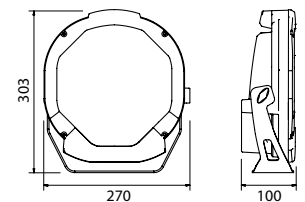

ARCHILED 200_{/M}

it. 170430 | M
it. 170420 | M DALI
it. 170100 | M (plug-in)

Slim design and robust case, to ensure a very long term reliability specifically for harsh environments.

Clever design, small form factor.
Touch control panel (dimnable version).
Energy efficient.

- S
  RAL 7011
- RAL 9005
- RAL 9006
- RAL 9010
- any RAL

Plug-in version without touch control panel

LEDs	n. 42 Hi-Power Nichia NVSW219CT warm, neutral, cool white
Lumen	Maximum: 9000 @4000K
Optics	8°, 15°, 25°, 40°, 60°, 10°x50°, 10°x30° - Diffuser filters available on request
Power	75W - 0,3A@230V
Material	Aluminium, PMMA 8N and ultra clear 4mm tempered glass
Physical	270x100x303 mm
Weight	5 Kg
Optional	Barndoor, Anti-glare, Snoot, Wireless DMX receiver, Dali, Marine grade treatment, Flight Case