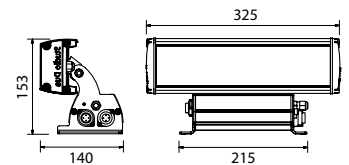

ARCHI 40 / RGBW

it. 170210

StudioDue

ARCHI 40 is a small and compact LED wall washer fixture.

Compact design, small form factor.
Configuration by DRS Setup.
Robust and reliable aluminium case.

LEDs	n. 8 (5050-20W-RTBH) - Lifetime: 50.000 hours
Lumen	Maximum: 3500lm
Optics	8°, 15°, 25°, 40°, 60°, 10°x50°, 10°x30° - Diffuser filters available on request
Power	45W - 0,2A@230V
Material	Aluminium, PMMA 8N and ultra clear 4mm tempered glass
Physical	325x140x153 mm
Weight	2,6 Kg
Optional	Fixing counterplate, Marine grade treatment