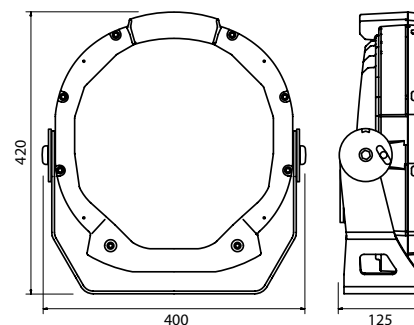

Latest version of the ARCHILED series, it reproduces the design of the smaller Archiled 200 with higher performance allowing its use where greater lighting power is required.

Highly reliable and robust.
Energy efficient.

- S
  RAL 7011
- RAL 9005
- RAL 9006
- RAL 9010
- any RAL

LEDs	n. 47 warm, neutral, cool white - Lifetime: 50.000 hours
Lumen	Maximum: 28000lm
Optics	4°, 8°, 15°, 25°, 40°, 60°, 10°x30°, 10°x50° - Diffuser filters available on request
Power	200W - 0,9A@230V
Material	Aluminium, PMMA 8N and ultra clear 5mm tempered glass
Physical	400x125x420 mm
Weight	11,5 Kg
Optional	Barndoor, Antiglare, Snoot, Cowl, Wireless DMX receiver, Marine grade treatment, Flight Case