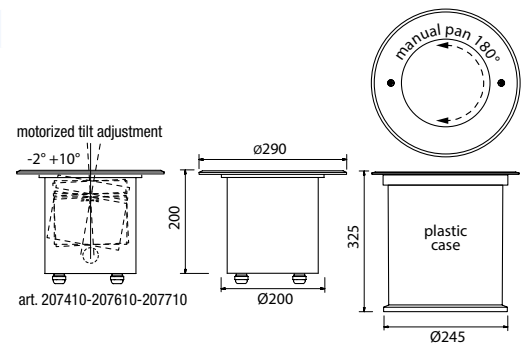

TERRA PLUS TL/316SS-T /M

it. 207610 | PLUS/316SS-T M (tilt-dmx)

it. 207210 | PLUS/316SS M
it. 207300 | PLUS/316SS M (plug-in)

Medium power IP 67 inground Monochromatic LED luminaire, realized for maximum reliability and durability.

Entirely in stainless steel AISI 316 with 12mm ultra-clear tempered glass.
Possibility to adjust the TILT position of the light beam from -2° +10° controlled by a dedicated DMX channel.
Motorized Tilt-DMX -2° +10° model.
Manual Tilt model.
RDM - DMX protocol.

LEDs	n. 12 warm, neutral or cool white - Lifetime: 50.000 hours
Lumen	Maximum: 6000lm @4000K
Optics	4°, 8°, 15°, 25°, 40°, 60°, 10°x30°, 10°x50° - Diffuser filters available on request
Tilt	Manual Pan 180° - motorized Tilt adjustment -2° +10° by DMX
Power	42W - 0,2A@230V
Material	All in stainless steel AISI 316, PMMA 8N and ultra clear 12mm tempered glass
Physical	ØxH: 290x200 mm
Weight	5,5 Kg
Optional	Wireless DMX receiver, DALI