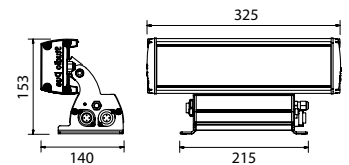

ARCHI 40 is a small and compact LED wall washer fixture in Monochromatic version.

Compact design, small form factor.
Configuration by DRS Setup.
Robust and reliable aluminium case.

LEDs	n. 16 White (2700K, 4000K, 6500K) - Lifetime: 50.000 hours
Lumen	Maximum: 3500lm
Optics	8°, 15°, 25°, 40°, 60°, 10°x50°, 10°x30° - Diffuser filters available on request
Power	35W - 0,15A@230V
Material	Aluminium, PMMA 8N and ultra clear 4mm tempered glass
Physical	325x140x153 mm
Weight	2,6 Kg
Optional	Fixing counterplate, Marine grade treatment