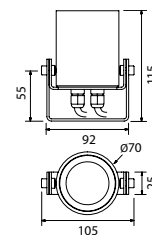

All aluminium alloy.

Polyester powder coated.

Two versions:

fixture with IN/OUT connectors or bare ends for individual installation.

LEDs	n. 1 High Power RGBW - Lifetime: 50.000 hours
Lumen	Maximum: 320lm
Optics	6°, 10°, 25°, 40°, 60°
Power	Low Voltage version: (8VDC-30VDC) 5W 210mA@24VDC POB version: (90VAC-300VAC) - 6W - 25mA@230VAC
Material	PMMA 8N and ultra clear 4mm tempered glass - All aluminium alloy - Polyester powder coated
Physical	105x70x115mm
Weight	0,6 Kg
Optional	Marine grade treatment