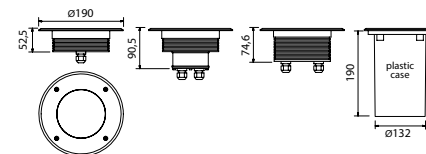

TERRA POB-24V /M

it. 210310 | WL5 POB
it. 210300 | WL5 POB (plug-in)

it. 210360 | WL5 24V
it. 210600 | WL5 24V (plug-in)

TERRA 24V

Inground Monochromatic LED luminaire, it can be used to decorate columns, pillars, along walkways, on patios, in steps, to highlight and to landscape details and key elements.

Stainless steel AISI 304 inground series.
POB version or 24V version.

	TERRA WL5 POB (On Board Power Supply)	TERRA WL5 24V (Low Voltage)
LEDs	n. 10 White (NICHIA NVSW219C) - Available 2700K, 4000K, 6500K - Lifetime: 50.000 hours	
Lumen	2500 @6500K	
Optics	8°, 15°, 25°, 40°, 60°, 10°x30°, 10°x50° - Diffuser filters available on request	
Power	18W - 0,1A@230V	16W - 0,75A@24VDC
	Universal 100-277V	20-48VDC
Material	Stainless steel AISI 304, PMMA 8N and ultra clear 10mm tempered glass	
Physical	ØxH: 190x74,6 mm	ØxH: 190x52,5 mm - 190x90,5 mm (with connection box)
Weight	4 Kg	2,7 Kg
Optional	IP68 protection rating, DALI, Plastic case, Marine grade treatment