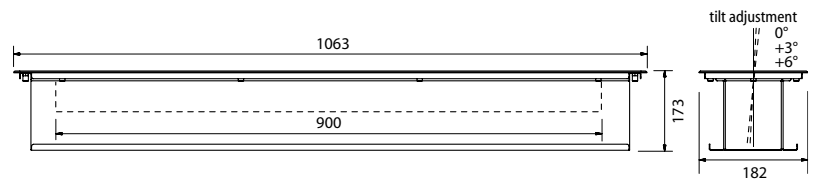

Manual tilt (lighting projection) at 0° - 3° - 6°

	90cm standard	60cm	30cm
LEDs	n. 15 TX-5050-10W	n. 10 TX-5050-10W	n. 5 TX-5050-10W
Lumen	Maximum: 6900lm	Maximum: 4600lm	Maximum: 2300lm
Optics	8°, 15°, 25°, 40°, 60°, 10°x50°, 10°x30° - Diffuser filters available on request		
Power	65W - 0,28A@230V	47W - 0,24A@230V	30W - 0,13A@230V
Material	Aluminium, AISI 304, PMMA 8N and ultra clear 12mm tempered glass		
Physical	1063x182x173 mm	763x182x173 mm	463x182x173 mm
Weight	10 Kg	-	-
Optional	Wireless DMX receiver, Sleeve for assembly in galvanized steel, Marine grade treatment		