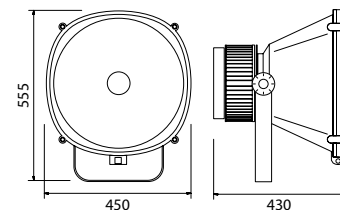

LED CANNON_{/M}

StudioDue

it. 203010 | RDM-DMX

it. 203020 | DALI

The Led Cannon has been studied for particular applications where it is needed to illuminate subjects located at great distances from the fixture.

Thanks to its very narrow beam (2.8°) and the very powerful LED, it is suggested to illuminate objects up to a distance of 700 meters.

Graduated bezel for precise positioning

For instance, it can be used to illuminate:

- sea coast
- island coast
- trees on hills and mountains
- very tall buildings

Light grey

LED	n. 1 LED-ENGINE 400W
CCT	6500K - CRI >90
Lumen	Maximum: 25000lm
Lux values	14-15 lux at 500mt | 7-8 lux at 700mt | 3-4 lux at 1000mt
Optics	n.1 75mm optical condenser lens + 330mm Fresnel lens ultra narrow 2,8°
Power	400W - 1,7A@230V
Material	Aluminium die-cast body and ultra clear tempered glass
Physical	450x430x555mm
Weight	14 Kg (head) - 3 Kg (led driver)
Optional	Snoot, Marine grade treatment