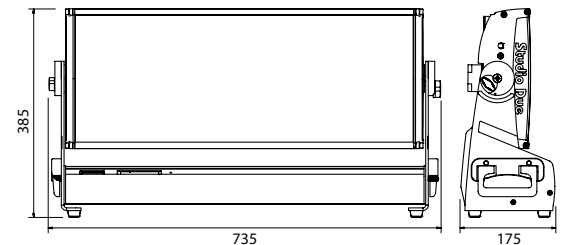

R10. Wash/floodlight fixture with 8 independent segment control 10 LEDs.

Individually controlled to create an eye-catching image to enhance any live production. RDM/DRS. Touch control panel. Forced ventilation. IP 65 degree of protection rating. Graduated bezel for precise positioning. Optional 6000K white LEDs.

LEDs	n. 80 RGBW (4000K) - Lifetime: 50.000 hours - CRI>80
Lumen	Maximum: 64000lm
Optics	8°, 15°, 25°, 40°, 60°, 10°x50°, 10°x30° - Diffuser filters available on request
Power	800W - 3.5A@230V
Material	Aluminium, PMMA 8N and ultra clear 4mm tempered glass
Physical	735x175x385 mm
Weight	19,7 Kg
Optional	6000K white LEDs, Barndoor, Anti-glare, Wireless DMX receiver, IP67 rate upgrade, Marine grade treatment, Fixing counterplate, Flight Case