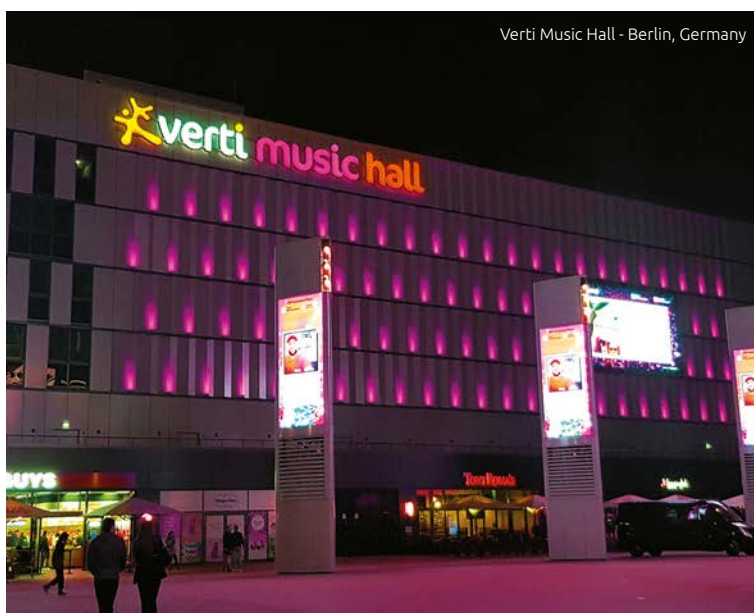

StudioDue®
emotion and creativity in light

Flamingo Casino - Mauritius

Superdome, Jeddah - Saudi Arabia

Rabat wall - Morocco

Natural History Museum - UK

Old Royal Naval College - UK

Ancient Italian village

Al Dana Amphitheatre - Bahrain

The Holy Trinity - Jerusalem, Israel

The Falkirk Wheel - Central Scotland

Augusta Victoria - Jerusalem, Israel

Paphos Castle - Cyprus

Truong Tien bridge - Hue City, Vietnam

Verti Music Hall - Berlin, Germany

Chioostro di S. Antonio - Padova, Italy

Geofort - Herwijnen, Netherlands

Convention Center: Puebla - Mexico

Sheraton Hotel - Kuwait

Porsche Platz, Stuttgart - Germany

"Grigore T. Popa" University of Medicine e Farmacy - Iasi, Romania