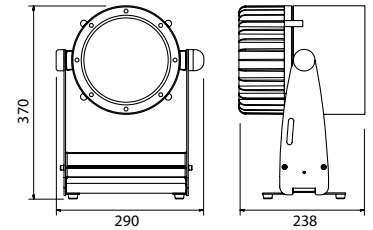

PL MAX is the top product within our PIN LIGHT series.

Compact IP65 ULTRA NARROW LED SPOT designed for outdoors installations to create dramatic lighting effects on façades and architectural surfaces.

It's equipped with 2,5° ultra-narrow optics for accurate and detailed projection on surfaces to create spectacular effects of great impact.

LED	n. 1 NICHIA NVCWL024Z white LED - CCT: 6500K - Expected lifetime: 30.000 hours
Lumen	Maximum: 4300lm
Optics	n.2 x 170mm Fresnel lenses 2,5°
Power	80W - 0,36A@230V
Material	Aluminium die-cast body, steel, and ultra clear tempered glass
Physical	290x238x370mm
Weight	5 Kg
Optional	Wireless DMX receiver, Snoot, Marine grade treatment