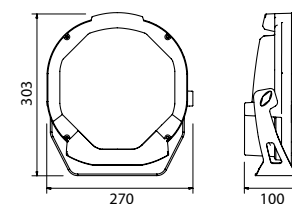

Energy efficient.

Two versions with the same performances:

- with touch control panel.

- without control panel, configuration by DRS.

LEDs	n. 16 (5050-20W-RTBH) + n. 10 Amber (hi-power LEDs) - Lifetime: 50.000 hours
Lumen	Maximum: 7200lm
Optics	8°, 15°, 25°, 40°, 60°, 10°x50°, 10°x30° - Diffuser filters available on request
Power	80W - 0,35A@230V
Material	Aluminium, PMMA 8N and ultra clear 4mm tempered glass
Physical	270x100x303 mm
Weight	4,9 Kg
Optional	Barndoor, Anti-glare, Snoot, Wireless DMX receiver, Marine grade treatment, Flight Case