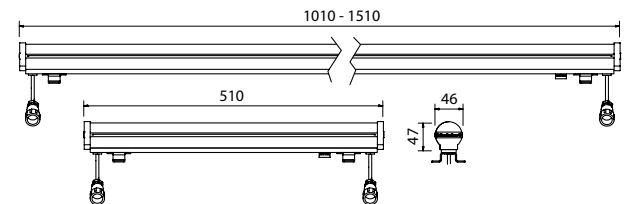

COLORFLOW IC / RGB individual control

StudioDue

it. 209012 | 50cm
it. 209015 | 100cm
it. 209017 | 150cm

Ultra small form factor LED linear tube for architectural lighting, pixel visual effects and light games.

Aluminum dissipating structure and PMMA tube.
20 single pixel individual control per mt. to create astonishing lighting effects.
IP67 protection rating.
Daisy chain (power and DMX).
Driven with SPI Power Box Driver.

	50cm	100cm	150cm
LEDs	10 pixel - 60RGB LEDs	20 pixel - 120RGB LEDs	30pixel - 180RGB LEDs
Lumen	R 100, G 265, B 65	R 200, G 530, B 130	R 300, G 795, B 195
Optics	> 180° viewing angle		
Power	15W 300mA@48VDC	30W 600mA@48VDC	45W 900mA@48VDC
Physical	510x46 mm	1010x46 mm	1510x46 mm
Weight	0,7 Kg	1,4 Kg	2,1 Kg
Optional	Adjustable bracket +/- 78°