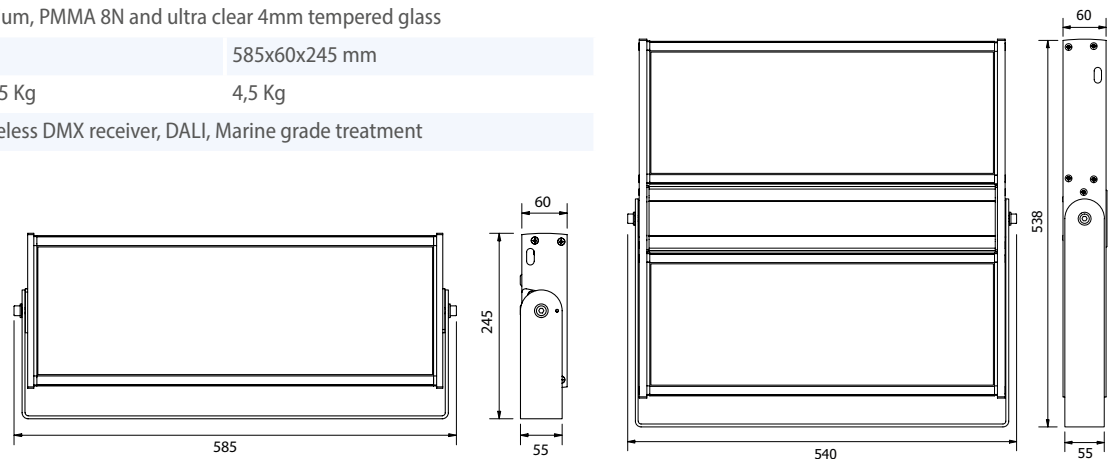

FLAT 192	FLAT 96
LEDs	n. 192 mid power White - Lifetime: 90.000 hours	n. 96 mid power White
Lumen	Maximum: 28000lm (@4000K - lens 25°)	Maximum: 14000lm (@4000K - lens 25°)
Optics	10°, 25°, 50°, 90°, 30°x100°, 35°x145°	
Power	170W - 0,7A@230V	95W - 0,4A@230V
Material	Aluminium, PMMA 8N and ultra clear 4mm tempered glass	
Physical	540x60x538 mm	585x60x245 mm
Weight	9,5 Kg	4,5 Kg
Optional	Wireless DMX receiver, DALI, Marine grade treatment