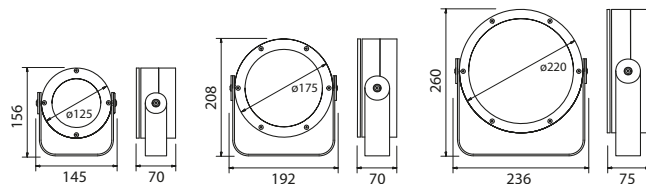

CLEVER SPOT 4-8-15 /M

it. 220820 | 4 M
it. 220830 | 4 M DALI
it. 220800 | 4 M (plug-in)

it. 250510 | 8 M
it. 251020 | 8 M DALI
it. 250700 | 8 M (plug-in)

it. 250410 | 15 M
it. 250920 | 15 M DALI
it. 250600 | 15 M (plug-in)

CLEVER SPOT is a Monochromatic floodlight completely made of robust die cast aluminium case. It can be used to decorate columns, pillars, walkways, steps and to highlight details and key points.

Small and compact IP67 floodlight projector. Passive cooling and sturdy housing to ensure long life especially in harsh environment. RDM, DALI and Plug-in version.

	CLEVER Spot 4	CLEVER Spot 8	CLEVER Spot 15
LEDs	n. 4 White 4000K Lifetime: 50.000 hours	n. 9 White 4000K LEDs Lifetime: 50.000 hours	n. 15 White 4000K LEDs Lifetime: 50.000 hours
Lumen	Maximum: 2100lm	Maximum: 4000lm	Maximum: 7500lm
Optics	4°, 8°, 10°x50°, 15°, 10°x30°, 25°, 40°, 60° - Diffuser filters available on request		
Power	13W - 60mA@230VAC	26W - 0,11A@230VAC	50W - 0,23A@230VAC
Material	Aluminium, PMMA 8N and ultra clear 4mm tempered glass		
Physical	145x70x156 mm	192x70x208 mm	236x75x260 mm
Weight	1,1 Kg	2,0 Kg.	3,2 Kg.
Optional	Snoot, Cowl, Marine grade treatment