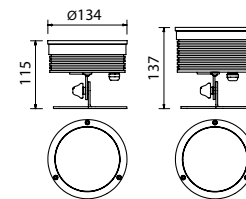

ARIA POB-24V /M

it. 215310 | WL5 POB
it. 215300 | WL5 POB (plug-in)

it. 215360 | WL5 24V
it. 215500 | WL5 24V (plug-in)

Stainless steel AISI 304 Monochromatic IP67 spotlights series.

POB version (On Board Power Supply) or 24V version.

It can be used to decorate columns, pillars, along walkways, on patios, in steps, to highlight and to landscape details and key elements.

	ARIA WL5 POB (On Board Power Supply)	ARIA WL5 24V (Low Voltage)
LEDs	n. 10 White (NICHIA NVSW219C) - Available 2700K, 4000K, 6500K - Lifetime: 50.000 hours	
Lumen	2500 @6500K	
Optics	8°, 15°, 25°, 40°, 60°, 10°x30°, 10°x50° - Diffuser filters available on request	
Power	18W - 0,1A@230V Universal 100-277V	16W - 0,75A@24VDC 20-48VDC
Material	Stainless steel AISI 304 - PMMA 8N and ultra clear 10mm tempered glass	
Physical	ØxH: 134x137 mm	ØxH: 134x115 mm
Weight	4 Kg	2,7 Kg
Optional	Long bracket 130mm, IP68 protection rating, Marine grade treatment