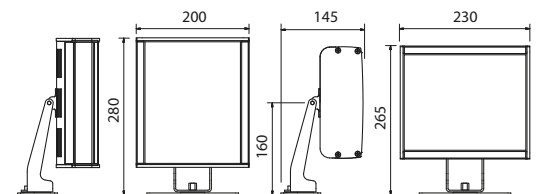

Mounting bracket for positioning the device in any position.

Available in RGBW + Amber versions.

IP 67 floodlight projector.

LEDs	n. 24 RGB-NW (White 4000K) + n. 6 PC-Amber (NICHIA hi-power LEDs) - Lifetime: 50.000 hours
Lumen	Maximum: 6200lm
Optics	8°, 15°, 25°, 40°, 60°, 10°x30°, 10°x50° - Diffuser filters available on request
Power	47W - 0,2A@230V
Material	Housing in die-cast aluminium, PMMA 8N and ultra clear 4mm tempered glass
Physical	WxDxH - 230x155x280 mm (horiz.) - 200x155x295 mm (vert.)
Weight	3,9 Kg
Optional	Barndoor, Anti-glare, Snoot, Cowl, Wireless DMX receiver, Marine grade treatment