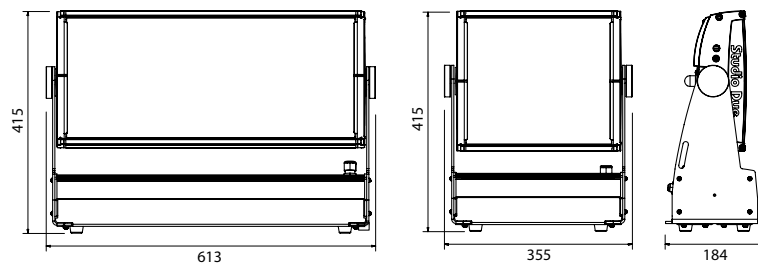

CITYBEAM LED SL 84-42 / RGBW

it. 177510 | SL84

it. 178010 | SL42

Long distance colorchanger with single LEDs. A powerful beam of light more narrow than the traditional Citybeam LED to reach impressive heights.

Astonishing level of brightness up to 250 mt.
4° ultra narrow beam.
Touch control panel.
Energy efficient.

standard

RAL 9005

RAL 9006

RAL 9010

any RAL

	CITYBEAM LED SL84	CITYBEAM LED SL42
LEDs	n. 84 Hi-Power - Lifetime: 50.000 hours	n. 42 Hi-Power - Lifetime: 50.000 hours
Lumen	Maximum: 22000lm	Maximum: 11000lm
Optics	4°	4°
Power	230W - 1A@230V	120W - 0,5A@230V
Material	Aluminium, PMMA 8N and ultra clear 4mm tempered glass	
Physical	613x184x415 mm	355x184x415 mm
Weight	18,5 Kg	11,7 Kg
Optional	Barndoor, Anti-glare, Wireless DMX receiver, Marine grade treatment, Fixing counterplate