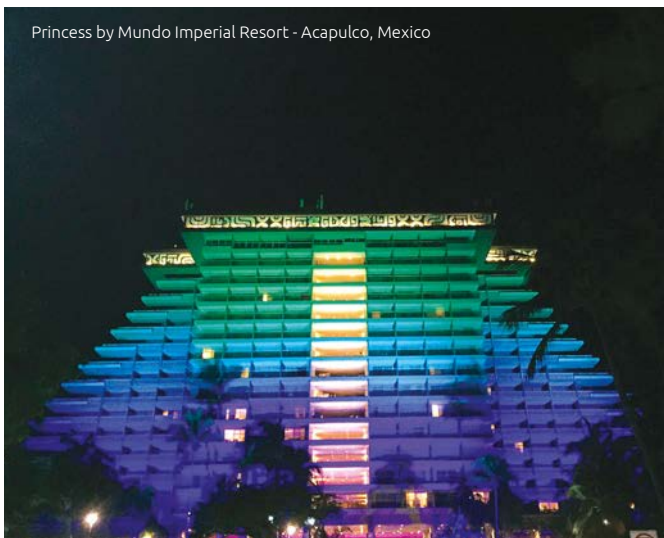

Monumento a La Revolución Mexicana - Mexico City

Princess by Mundo Imperial Resort - Acapulco, Mexico