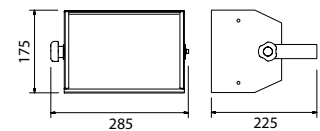

- standard
- RAL 9005
- RAL 9006
- RAL 9010
- any RAL

	1000C Plus RDM	600 Plus RDM	500 Plug-in
LEDs	n.19 LEDs (5750K)	n.19 LEDs (2700K) 90CRI	n.19 LEDs (2700K) 90CRI
CCT	Cool white - Lifetime: 50.000 hours On request: warm or neutral white, red, green, blue, amber	Warm white - Lifetime: 50.000 hours On request: neutral or cool white, red, green, blue, amber	Warm white - Lifetime: 50.000 hours
Lumen	Maximum: 10.000lm	Maximum: 6000lm	Maximum: 5000lm
Optics	110°		
Power	80W - 0,4A@230V	80W - 0,4A@230V	68W - 0,3A@230V
Physical	285x225x175 mm		
Weight	3 Kg		
Optional	Gelatin frame holder.