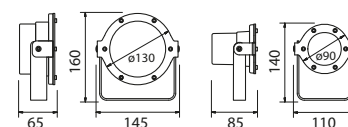

AQUA TL7-TL1 / RGBW

it. 260810 | TL7 POB
it. 260840 | TL7 24V
it. 260910 | TL1 POB
it. 260940 | TL1 24V

Aqua is the new professional lighting range specifically engineered for permanent underwater installation. Designed for architectural fountains, pools, water features and marine environments.

Entirely in stainless steel AISI 316 with 12mm ultra-clear tempered glass.

Version 230V POB (On Board Power Supply).

Version 48V. IP 68 protection rating. External power supply.

	AQUA TL7	AQUA TL1
LEDs	n. 7 RGBW multi-chip with white 4000K - Lifetime: 50.000 hours	n. 1 RGBW (20W) FLAT - Lifetime: 50.000 hours
Lumen	Maximum: 890lm	Maximum: 320lm
Optics	10°, 25°, 40°, 60°, 10°x30°, 15°x55° - Diffuser filters available on request	10°, 15°, 25°, 40°, 60° - Diffuser filters available on request
Power	13W - 230V or 24V	6W - 230V or 24V
Material	Stainless steel AISI 316, PMMA 8N and ultra clear 10mm tempered glass	
Physical	145x65x160 mm	110x85x140 mm
Weight	1,4 Kg	0,9 Kg