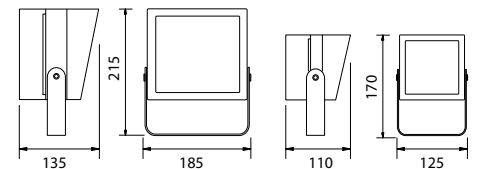

QUBIQ 28-9 / RGBW

it. 260110 | 28
it. 260210 | 9

StudioDue

Is an architectural lighting family defined by its pure square geometry and compact, solid design. The clean cubic form creates a strong visual identity while allowing seamless integration into contemporary architectural environments.

Compact and lightweight.
IP 67 floodlight projector.
Energy efficient.

	QubiQ28	QubiQ9
LEDs	n. 28 RGBW - Lifetime: 50.000 hours	n. 9 RGBW - Lifetime: 50.000 hours
Lumen	Maximum: 3550lm	Maximum: 1440lm
Optics	10°, 25°, 40°, 60°, 10°x30°, 15°x55° - Diffuser filters available on request	
Power	49W - 0,2A@230V	22W - 0,1A@230V
Material	Aluminium, PMMA 8N and ultra clear 4mm tempered glass	
Physical	185x135x215 mm	125x110x170 mm
Weight	2,7 Kg	1,3 Kg
Optional	Marine grade treatment