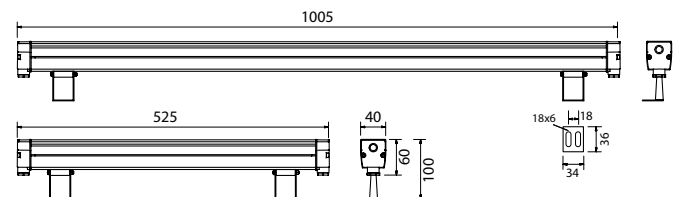

Light grey

**Ultra small form factor aluminium case
LED linear bar.
On board Power Supply.
IP 67 protection rating.**

On Board Power Supply

In-Out connectors for fast and easy wiring.
Available lengths: Monochromatic 100cm, 50cm and 30cm.
Daisy chain (power and DMX).

	100cm	50cm	30cm
LEDs	M - n. 30 Mid Power 3030	n. 15 Mid Power 3030	n. 10 Mid Power 3030
	WB - n. 28 Warm+Cold DIES	n. 14 Warm+Cold DIES	-
Lumen	Maximum: 4000lm	Maximum: 2000lm	Maximum: 1500lm
Optics	5° (only M) 10°, 25°, 40°, 60°, 15°x55°, 10°x30° - Diffuser filters available on request		
Power	34W - 0,15A@230V	18W - 0,07A@230V	11W - 0,05A@230V
Material	Aluminium, PMMA 8N and ultra clear tempered glass, only light grey finishing		
Physical	1005x40x60 mm	525x40x60 mm	315x40x60 mm
Weight	2 Kg	1 Kg	0,5 Kg