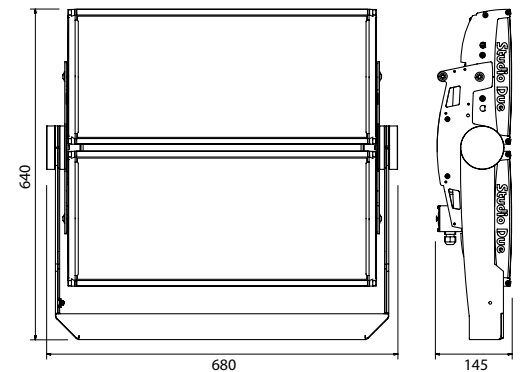

standard

S

RAL 9005

RAL 9006

RAL 9010

any RAL

LEDs	n. 120 RGBW (4000K) - Lifetime: 50.000 hours - CRI>80
Lumen	Maximum: 60000lm
Optics	8°, 15°, 25°, 40°, 60°, 10°x50°, 10°x30° - Diffuser filters available on request
Power	660W - 2,9A@230V
Material	Aluminium, PMMA 8N and ultra clear 4mm tempered glass
Physical	680x145x640 mm
Weight	32 Kg
Optional	Barndoor, Anti-glare Wireless DMX receiver, IP67 rate upgrade, XLR-Powercon adapter, Marine grade treatment, Fixing counterplate, Flight Case