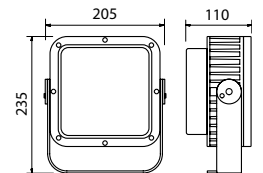

LEDs	n. 24 RGB-NW (White 4000K) + n. 6 PC-Amber (NICHIA hi-power LEDs)
Lumen	Maximum: 4860lm
Optics	10°, 25°, 40°, 60°, 10°x30°, 15°x55° - Diffuser filters available on request
Power	55W - 0,24A@230V
Material	Housing in die-cast aluminium, PMMA 8N and ultra clear 4mm tempered glass
Physical	205x110x235 mm
Weight	3,2 Kg
Optional	Barndoor, Anti-glare, Snoot, Wireless DMX receiver, Marine grade treatment