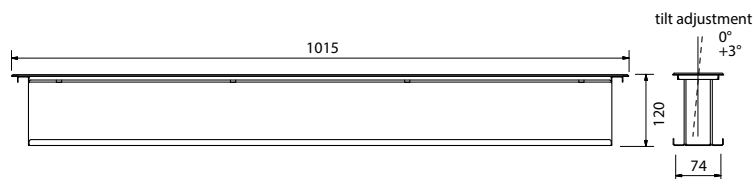

AISI 304

**Compact IP 67 RGBW inground LED linear bar RDM-DMX.
Profile in aluminium, sturdy 6 mm thick tempered glass,
3 mm thick satin stainless steel AISI 304 flange.**

Standard 90 cm.

Possibility of manual adjusting the lighting angle at 3°.

	90cm standard	60cm	30cm
LEDs	n. 33 RGBW - Lifetime: 90.000 hours	n. 22 RGBW - Lifetime: 90.000 hours	n. 11 RGBW - Lifetime: 90.000 hours
Lumen	Maximum: 3180 lm	Maximum: 2120lm	Maximum: 1060lm
Optics	10°, 25°, 40°, 60°, 10°x30°, 15°x55° - Diffuser filters available on request		
Power	36W - 150mA@230VAC	24W - 105mA@230VAC	12W - 50mA@230VAC
Material	Aluminium, AISI 304, PMMA 8N and ultra clear 6mm tempered glass		
Physical	1015x84x70 mm (profile)	715x84x70 mm (profile)	410x84x70 mm (profile)
Weight	3,8 Kg	2,8 Kg	1,5 Kg
Optional	Sleeve for assembly in galvanized steel, Marine grade treatment