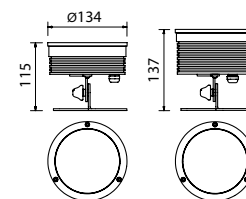

ARIA POB-24V / RGBW

it. 215110 | L5 POB

it. 215160 | L5 24V

Stainless steel AISI 304 RGBW IP67 spotlights series. POB version (On Board Power Supply) or 24V version.

It can be used to decorate columns, pillars, along walkways, on patios, in steps, to highlight and to landscape details and key elements.

	ARIA L5 POB (On Board Power Supply)	ARIA L5 24V (Low Voltage)
LEDs	n. 5 (5050-20W-RTBH) - Lifetime: 50.000 hours	
Lumen	Maximum: 1815lm	
Optics	8°, 15°, 25°, 40°, 60°, 10°x30°, 10°x50° - Diffuser filters available on request	
Power	20W - 0,15A@230V Universal 100-277V	18W - 0,75A@24VDC 20-48VDC
Material	Stainless steel AISI 304 - PMMA 8N and ultra clear 10mm tempered glass	
Physical	ØxH: 134x137 mm	ØxH: 134x115 mm
Weight	3,8 Kg	2,5 Kg
Optional	Long bracket 130mm, IP68 protection rating, Marine grade treatment