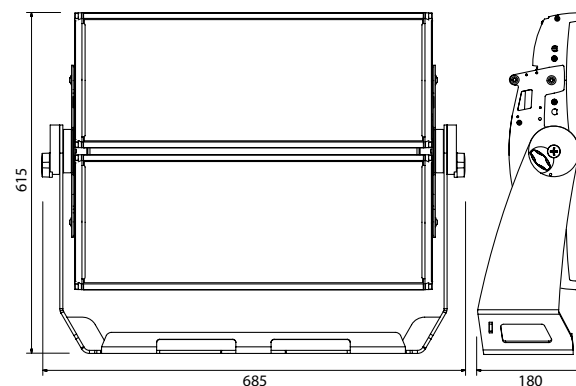

standard

RAL 9005

RAL 9006

RAL 9010

any RAL

LEDs	n. 120 RGBW (4000K) - Lifetime: 50.000 hours - CRI>80
Lumen	Maximum: 97000lm
Optics	8°, 15°, 25°, 40°, 60°, 10°x50°, 10°x30° - Diffuser filters available on request
Power	1200W - 5,2A@230V
Material	Aluminium, PMMA 8N and ultra clear 4mm tempered glass
Physical	680x170x595 mm
Weight	30 Kg
Optional	Barndoor, Anti-glare, Wireless DMX receiver, IP67 rate upgrade, Marine grade treatment, Fixing counterplate, Flight Case