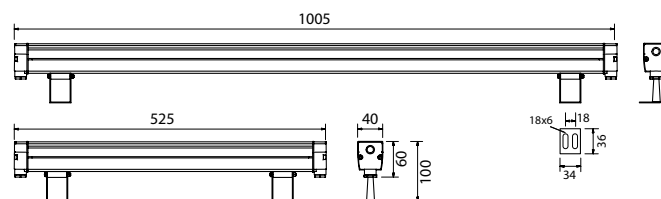

Ultra small form factor aluminium case LED linear bar. IP 67 protection rating.

In-Out connectors for fast and easy wiring.
Available lengths: 100cm and 50 cm.
High efficiency RGBW LEDs.
Daisy chain.
External Power Supply (Slimbar Pilot).

	100cm	50cm
LEDs	n. 28 RGBW (3535)	n. 14 RGBW (3535)
Lumen	Maximum: 2000lm	Maximum: 1000lm
Optics	10°, 25°, 40°, 60°, 15°x55°, 10°x30° - Diffuser filters available on request	
Power	36W - 0,75A@48V	18W - 0,37A@48V
	Constant Voltage 48VDC - 4x200mA	Constant Voltage 48VDC - 4x100mA
Material	Aluminium, PMMA 8N and ultra clear tempered glass, only light grey finishing	
Physical	1005x40x60 mm	525x40x60 mm
Weight	2 Kg	1 Kg