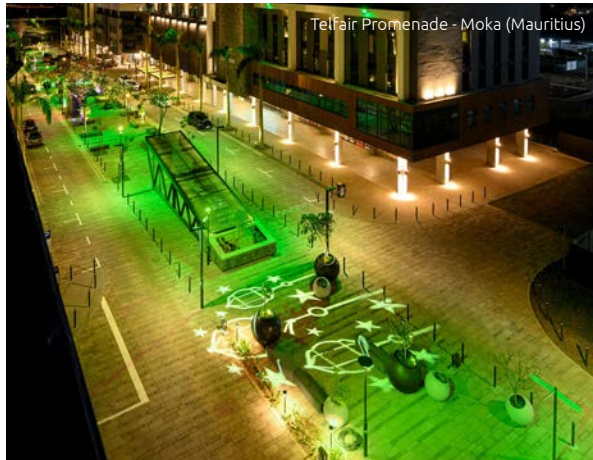

StudioDue®
emotion and creativity in light

Flamingo Casino - Mauritius

Superdome, Jeddah - Saudi Arabia

Rabat wall - Morocco

Natural History Museum - UK

Old Royal Naval College - UK

Ancient Italian village

Al Dana Amphitheatre - Bahrain