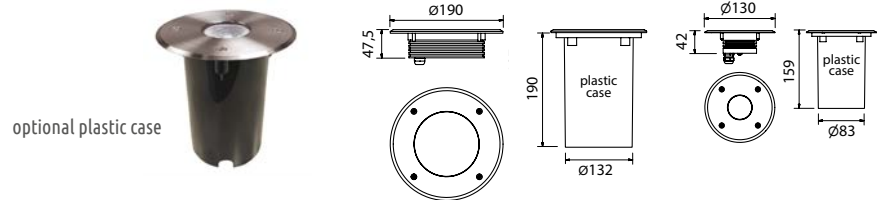

TERRA/M

it. 140121 | WL5
it. 144110 | WL1

Stainless steel AISI 304 Monochromatic IP67 inground series. 5 or 1 Monochromatic LEDs.

It can be used to decorate columns, pillars, along walkways,
on patios, in steps, to highlight and to landscape details
and key elements.

It works with a dedicated power supply.

	TERRA WL5	MINI TERRA WL1
LEDs	n. 5 white (5W) - Lifetime: 50.000 hours	n. 1 white (5W) - Lifetime: 50.000 hours
Lumen	Maximum: 2500lm	Maximum: 500lm
Optics	4°, 8°, 15°, 25°, 40°, 60°, 10°x30°, 10°x50° Diffuser filters available on request	6°, 10°, 25°, 40°, 60° Diffuser filters available on request
Power	18W - 17V	6W - 5.5V
Material	Stainless steel AISI 304, PMMA 8N and ultra clear 10mm tempered glass	
Physical	ØxH: 190 x 47,5mm	ØxH: 130x42 mm
Weight	2,5 Kg	0,9 Kg
Optional	IP68 protection rating, DALI, Plastic case, Marine grade treatment