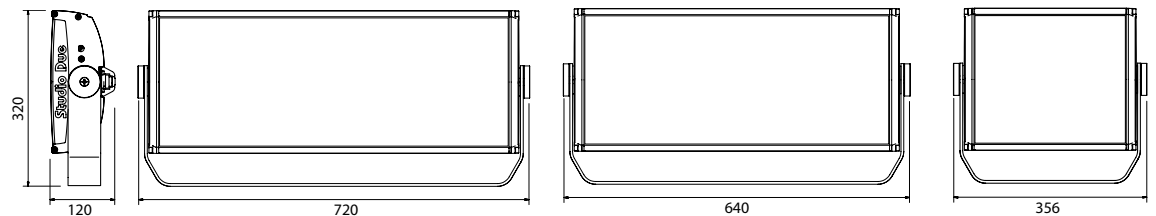

COMPACT 80-52-26 / RGBW

StudioDue

it. 230310 | 80
it. 230010 | 52
it. 230110 | 26

Compact long distance LED lighting fixture. Hi-Power RGBW IP67 colorchanger with powerful RGBW LEDs, 38mm lenses.

Superb color mixing with high performance paired with
a compact size.

Excellent performance-cost ratio.

Up to 100° wide beam angle.

	COMPACT 80	COMPACT 52	COMPACT 26
LEDs	n. 80 RGBW (8W) - Lifetime: 50.000 hours	n. 60 RGBW (8W) - Lifetime: 50.000 hours	n. 30 RGBW (8W) - Lifetime: 50.000 hours
Lumen	Maximum: 30800lm	Maximum: 23000lm	Maximum: 11500lm
Optics	8°, 15°, 25°, 40°, 60°, 10°x50°, 10°x30° - Diffuser filters available on request		
Power	340W - 1,5A@230V	220W - 0,9A@230V	110W - 0,45A@230V
Material	Aluminium, PMMA 8N and ultra clear 4mm tempered glass		
Physical	720x120x320 mm	640x120x320 mm	356x120x320 mm
Weight	15 Kg	14 Kg	7,5 Kg
Optional	Barndoor, Anti-glare, Wireless DMX receiver, Marine grade treatment