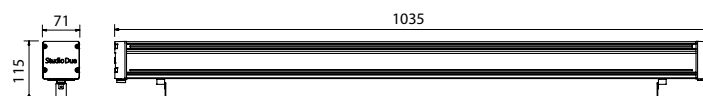

RGBW compact LED linear bar with 38 mm lenses. IP 67 protection rating. DMX - RDM.

3 measures: Standard 100 cm. Available lengths 50 cm (9 lenses), 100 cm (18 lenses) and 150 cm (27 lenses).
Daisy chain (power and DMX).

standard

S

RAL 7011

RAL 9005

Graphite

RAL 9010

any RAL

	50cm	100cm standard	150cm
LEDs	n. 9 RGBW (8W)	n. 18 RGBW (8W)	n. 27 RGBW (8W)
Lumen	Maximum: 3500lm	Maximum: 7000lm	Maximum: 10500lm
Optics	8°, 15°, 25°, 40°, 60°, 10°x50°, 10°x30° - Diffuser filters available on request		
Power	40W - 0,2A@230V	85W - 0,4A@230V	120W - 0,6A@230V
Material	Aluminium, PMMA 8N and ultra clear 4mm tempered glass		
Physical	540x71x115 mm	1035x71x115 mm	1530x71x115 mm
Weight	2,8 Kg	4,4 Kg	6,8 Kg
Optional	Wireless DMX receiver, Marine grade treatment