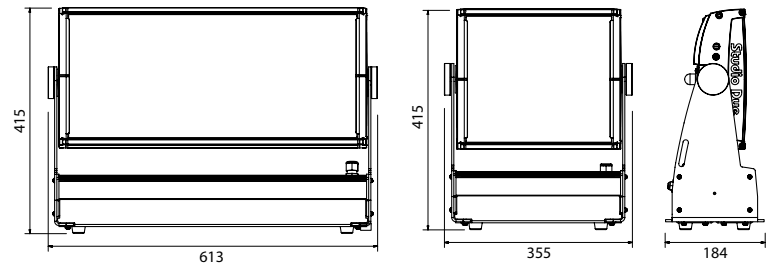

Compact LED luminaires with wide and uniform light output.

- Great light output.
- Superb color mixing.
- Great variety of available optics.
- Touch control panel.
- Up to 65° wide beam angle.

	SINGLE 40	SINGLE 20
LEDs	n. 40 RGBW (20W) - Lifetime: 50.000 hours	n. 20 RGBW (20W) - Lifetime: 50.000 hours
Lumen	Maximum: 28000lm	Maximum: 14000lm
Optics	6°, 10°, 15, 25°, 40°, 60° - Diffuser filters available on request	
Power	320W - 1,4A@230V	160W - 0,7A@230V
Material	Aluminium, PMMA 8N and ultra clear 4mm tempered glass	
Physical	613x184x415 mm	355x184x415 mm
Weight	19 Kg	12 Kg
Optional	Barndoor, Anti-glare, Wireless DMX receiver, Marine grade treatment, Fixing counterplate, Flight Case