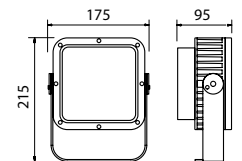

LEDs	n. 13 RGB-NW (White 4000K) + n. 4 PC-Amber (NICHIA hi-power LEDs)
Lumen	Maximum: 2670lm
Optics	10°, 25°, 40°, 60°, 10°x30°, 15°x55° - Diffuser filters available on request
Power	32W - 0,14A@230V
Material	Housing in die-cast aluminium, PMMA 8N and ultra clear 4mm tempered glass
Physical	175x95x205 mm
Weight	2,2 Kg
Optional	Barndoor, Snoot, Wireless DMX receiver, Marine grade treatment