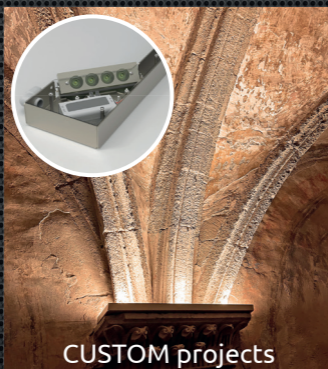

CUSTOM projects