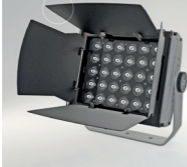

optional
cowl

optional
barn-door

A range of optional accessories is available for use with any of our products, designed to improve the shape of the light beam, reduce glare, and optimize light distribution according to specific requirements.