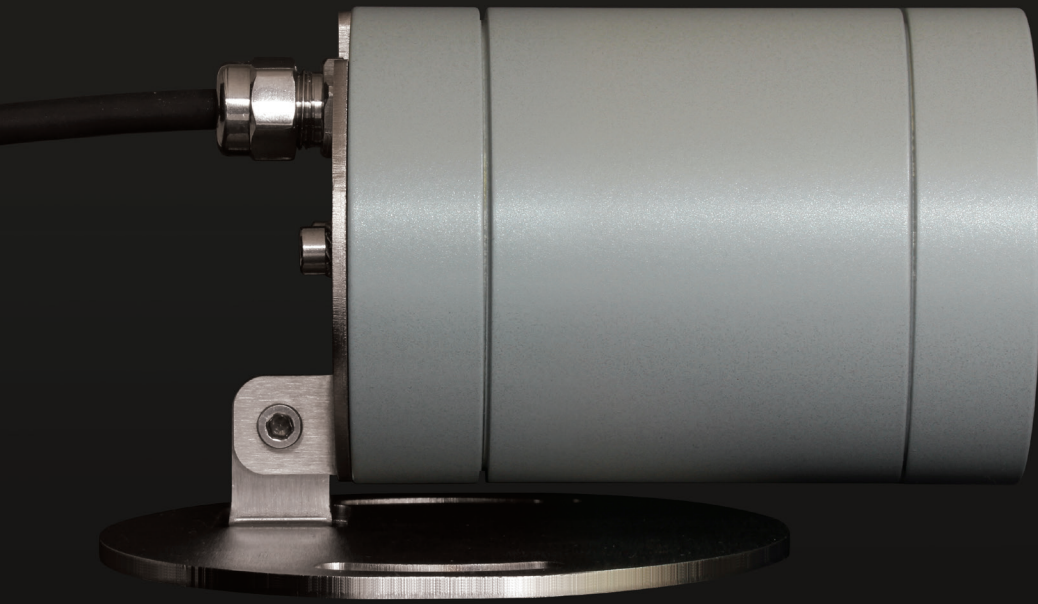

Studio Due[®]
emotion and creativity in light

Pin Light

- 5W LED
- 1,5° ultranarrow optic
- IP 65 rating protection
- Plug-in or DMX dimmable version

Headquarters:
STUDIO DUE light s.r.l.
Str. Poggino, 100 - 01100 Viterbo (Italy)
tel. +39.0761.352520 (4 lines)
fax +39.0761.352653
info@studiodue.com