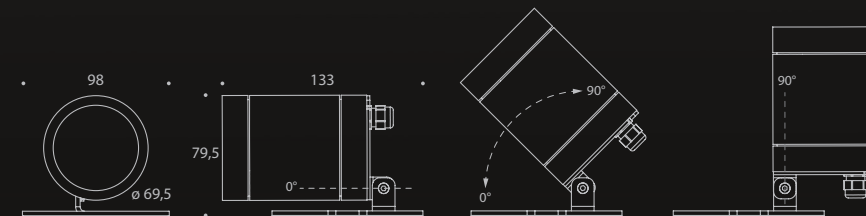

Studio Due[®]
emotion and creativity in light

Pin Light

- 5W LED
- 1,5° ultranarrow optic
- IP 65 rating protection
- Plug-in or DMX dimmable version

Headquarters:
STUDIO DUE light s.r.l.
Str. Poggino, 100 - 01100 Viterbo (Italy)
tel. +39.0761.352520 (4 lines)
fax +39.0761.352653
info@studiodue.com