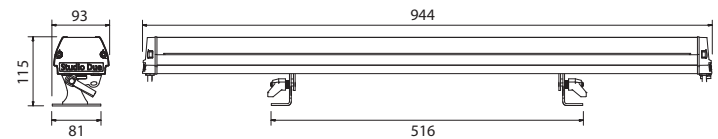

ITEM	FIXTURE	90cm standard	60cm	120cm	150cm
LEDs	Monochromatic	14 warm, neutral, cool	10 warm, neutral, cool	18 warm, neutral, cool	22 warm, neutral, cool
			On request: red, green, blue or amber		
LEDs	White Balance	7 (2900K) + 7 (6000K)	5 (2900K) + 5 (6000K)	9 (2900K) + 9 (6000K)	11 (2900K) + 11 (6000K)
Total light power		45W	32W	57W	70W
Lumen		5800	4200	7500	9150
Optics		medium beam (38 mm lenses) - On request: narrow, wide or 20°x30° beam			
Power consumption		52W	37W	66W	81W
Voltage range		Universal 100 - 240Vac			
Physical		944x93x115 mm	664x93x115 mm	1212x93x115 mm	1484x93x115 mm
Weight		3,8 Kg	-	-	-