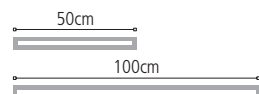

ITEM	FIXTURE	100cm [KEY features]	50cm [KEY features]
LEDs	Monochromatic	112 warm, neutral, cool On request: red, green, blue or amber	56 warm, neutral, cool
LEDs	White Balance	56 (2900K) + 56 (6000K)	28 (2900K) + 28 (6000K)
Total light power		35W	17W
Lumen	Monochromatic	5000	2500
	White Balance	2300 + 2600	1150 + 1300
Optics		120° beam	
Power consumption		38W max - 48VDC - 0,8A	19W max - 48VDC - 0,4A
Voltage range		Universal 100 - 240Vac	
Physical		1000x46x30,5 mm (profile dim.)	500x46x30,5 mm (profile dim.)
Weight		1 Kg	0,5 Kg