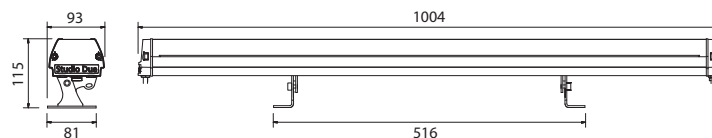

new

ITEM	FIXTURE	standard 100cm [KEY features]	50cm [KEY features]	150cm [KEY features]
LEDs	Monochromatic	28x4 warm, neutral, cool	14x4 warm, neutral, cool On request: red, green, blue or amber	42x4 warm, neutral, cool
LEDs	White Balance	28x2 Cool White + 28x2 Warm White	14x2 Cool White + 14x2 Warm White	42x2 Cool White + 42x2 Warm White
Total light power		32W	16W	48W
Lumen		5200 (Cool W)	2600 (Cool W)	7800 (Cool W)
Optics		120° beam		
Power consumption		40W	20W	60W
Voltage range		Universal 100 - 240Vac		
Physical		1004x93x115 mm	526x93x115 mm	1481x93x115 mm
Weight		3,5 Kg	-	-