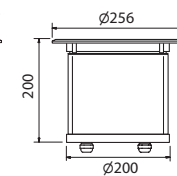

IP 67 rating protection

Standard fixture colour finishing is grey

pan 180°

tilt 0 - 10°

Studio Due

ITEM	FIXTURE	[KEY features]
LEDs	RGBW	12 RGBW
Total light power		50W
Lumen		R 600, G 1100, B 170, W 1200
Optics		15° beam (38 mm lenses) - On request: medium and wide beam
Power consumption		60W
Voltage range		Universal 100 - 240Vac
Physical		DxH: ø 256x200mm
Weight		5,5 Kg