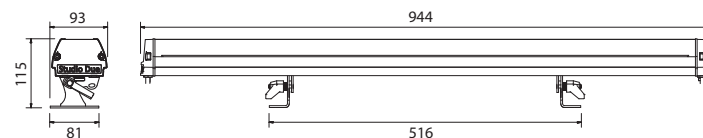

- Fixing counterplate

Standard fixture colour finishing is grey.
Optional: black and white (art. FX-COLOUR).
Optional: marine grade treatment.

new
version

ITEM	FIXTURE	90cm standard	60cm	120cm	150cm
LEDs	RGBW	7 RGBW/FC	5 RGBW/FC	9 RGBW/FC	11 RGBW/FC
Total light power		49W	35W	63W	77W
Lumen		R 600, G 1000, B 180, W 1200	R 550, G 720, B 130, W 860	R 780, G 1290, B 235, W 1560	R 950, G 1580, B 285, W 1890
Optics		medium beam (38 mm lenses) - On request: narrow and wide beam			
Power consumption		55W	43W	69W	85W
Voltage range		Universal 100 - 240Vac			
Physical		944x93x115 mm (profile dim.)	664x93x115 mm (profile dim.)	1212x93x115 mm (profile dim.)	1484x93x115 mm (profile dim.)
Weight		3,8 Kg	-	-	-