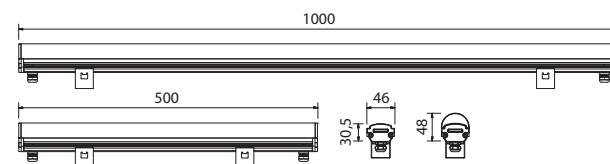

ITEM	FIXTURE	100cm [KEY features]	50cm [KEY features]
LEDs	Monochromatic	112 warm, neutral, cool On request: red, green, blue or amber	56 warm, neutral, cool
LEDs	White Balance	56 (2900K) + 56 (6000K)	28 (2900K) + 28 (6000K)
Total light power		35W	17W
Lumen	Monochromatic	5000	2500
	White Balance	2300 + 2600	1150 + 1300
Optics		120° beam	
Power consumption		38W max - 48VDC - 0,8A	19W max - 48VDC - 0,4A
Voltage range		Universal 100 - 240Vac	
Physical		1000x46x30,5 mm (profile dim.)	500x46x30,5 mm (profile dim.)
Weight		1 Kg	0,5 Kg