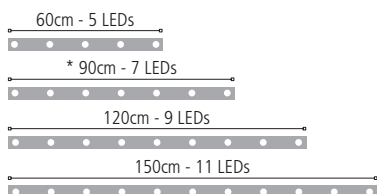

- Fixing counterplate

Standard fixture colour finishing is grey.
Optional: black and white (art. FX-COLOUR).
Optional: marine grade treatment.

new
version

ITEM	FIXTURE	90cm standard	60cm	120cm	150cm
LEDs	RGBW	7 RGBW/FC	5 RGBW/FC	9 RGBW/FC	11 RGBW/FC
Total light power		49W	35W	63W	77W
Lumen		R 600, G 1000, B 180, W 1200	R 550, G 720, B 130, W 860	R 780, G 1290, B 235, W 1560	R 950, G 1580, B 285, W 1890
Optics		medium beam (38 mm lenses) - On request: narrow and wide beam			
Power consumption		55W	43W	69W	85W
Voltage range		Universal 100 - 240Vac			
Physical		944x93x115 mm (profile dim.)	664x93x115 mm (profile dim.)	1212x93x115 mm (profile dim.)	1484x93x115 mm (profile dim.)
Weight		3,8 Kg	-	-	-

Standard fixture colour finishing is grey.
Optional: black and white (art. FX-COLOUR).
Optional: marine grade treatment.

new

ITEM	FIXTURE	[KEY features]
LEDs	RGBW	8 RGBW/FC
Total light power		56W
Lumen		R 700, G 900, B 210, W 1400
Optics		medium beam (38 mm lenses) On request: narrow and wide beam
Power consumption		60W
Voltage range		Universal 100 - 240Vac
Physical		325x60x91,4 mm (profile dim.)
Weight		2,6 Kg

new

ITEM	FIXTURE	standard 100cm [KEY features]	50cm [KEY features]	150cm [KEY features]
LEDs	RGBW	28+28+28+28 Red-Green-Blue-Cold W	14+14+14+14 Red-Green-Blue-Cold W	42+42+42+42 Red-Green-Blue-Cold W
Total light power		32W	16W	48W
Lumen		R 460, G 950, B 260, W 1300 (CW)	R 230, G 475, B 130, W 650 (CW)	R 690, G 1425, B 390, W 1950 (CW)
Optics		120° beam		
Power consumption		40W	20W max	60W
Voltage range		Universal 100 - 240Vac		
Physical		1004x93x115 mm	526x93x115 mm	1481x93x115 mm
Weight		3,5 Kg	-	-