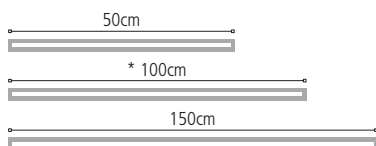

[Optional]

- Wireless DMX receiver
- Fixing counterplate

Standard fixture colour finishing is grey.
Optional: black and white (art. FX-COLOUR).
Optional: marine grade treatment.

ITEM	FIXTURE	90cm standard	60cm	120cm	150cm
LEDs	Monochromatic	14 warm, neutral, cool	10 warm, neutral, cool	18 warm, neutral, cool	22 warm, neutral, cool
			On request: red, green, blue or amber		
LEDs	White Balance	7 (2900K) + 7 (6000K)	5 (2900K) + 5 (6000K)	9 (2900K) + 9 (6000K)	11 (2900K) + 11 (6000K)
Total light power		45W	32W	57W	70W
Lumen		5800	4200	7500	9150
Optics		medium beam (38 mm lenses) - On request: narrow, wide or 20°x30° beam			
Power consumption		52W	37W	66W	81W
Voltage range		Universal 100 - 240Vac			
Physical		944x93x115 mm	664x93x115 mm	1212x93x115 mm	1484x93x115 mm
Weight		3,8 Kg	-	-	-

new

ITEM	FIXTURE	standard 100cm [KEY features]	50cm [KEY features]	150cm [KEY features]
LEDs	Monochromatic	28x4 warm, neutral, cool	14x4 warm, neutral, cool On request: red, green, blue or amber	42x4 warm, neutral, cool
LEDs	White Balance	28x2 Cool White + 28x2 Warm White	14x2 Cool White + 14x2 Warm White	42x2 Cool White + 42x2 Warm White
Total light power		32W	16W	48W
Lumen		5200 (Cool W)	2600 (Cool W)	7800 (Cool W)
Optics		120° beam		
Power consumption		40W	20W	60W
Voltage range		Universal 100 - 240Vac		
Physical		1004x93x115 mm	526x93x115 mm	1481x93x115 mm
Weight		3,5 Kg	-	-