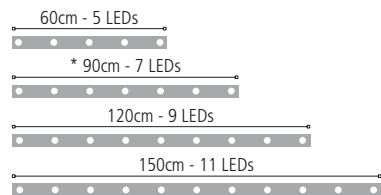

NEW

Optional milk light diffuser

ITEM	FIXTURE	100cm [KEY features]	50cm [KEY features]
LEDs	RGBW	28+28+28+28 Red-Green-Blue-Cold White	14+14+14+14 Red-Green-Blue-Cold White
Total light power		32W	16W
Lumen		R 460, G 950, B 260, W 1300 (CW)	R 230, G 475, B 130, W 650 (CW)
Optics			120° beam
Power consumption		38W max	19W max
Voltage range			48-52VDC
Physical		1000x46x30,5 mm (profile dim.)	500x46x30,5 mm (profile dim.)
Weight		1 Kg	0,5 Kg

IP 67 rating protection

Standard fixture colour finishing is grey

pan 180°

tilt 0 - 10°

Studio Due

ITEM	FIXTURE	[KEY features]
LEDs	RGBW	12 RGBW
Total light power		50W
Lumen		R 600, G 1100, B 170, W 1200
Optics		15° beam (38 mm lenses) - On request: medium and wide beam
Power consumption		60W
Voltage range		Universal 100 - 240Vac
Physical		DxH: ø 256x200mm
Weight		5,5 Kg

[Optional]

- Wireless DMX receiver
- Fixing counterplate

Standard fixture colour finishing is grey.
Optional: black and white (art. FX-COLOUR).
Optional: marine grade treatment.

ITEM	FIXTURE	90cm standard	60cm	120cm	150cm
LEDs	Monochromatic	14 warm, neutral, cool	10 warm, neutral, cool	18 warm, neutral, cool	22 warm, neutral, cool
			On request: red, green, blue or amber		
LEDs	White Balance	7 (2900K) + 7 (6000K)	5 (2900K) + 5 (6000K)	9 (2900K) + 9 (6000K)	11 (2900K) + 11 (6000K)
Total light power		45W	32W	57W	70W
Lumen		5800	4200	7500	9150
Optics		medium beam (38 mm lenses) - On request: narrow, wide or 20°x30° beam			
Power consumption		52W	37W	66W	81W
Voltage range		Universal 100 - 240Vac			
Physical		944x93x115 mm	664x93x115 mm	1212x93x115 mm	1484x93x115 mm
Weight		3,8 Kg	-	-	-