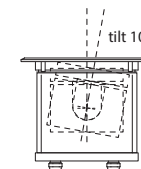

IP 67 rating protection

Standard fixture colour finishing is grey

pan 180°

tilt 0 - 10°

Studio Due

ITEM	FIXTURE	[KEY features]
LEDs	RGBW	12 RGBW
Total light power		50W
Lumen		R 600, G 1100, B 170, W 1200
Optics		15° beam (38 mm lenses) - On request: medium and wide beam
Power consumption		60W
Voltage range		Universal 100 - 240Vac
Physical		DxH: ø 256x200mm
Weight		5,5 Kg