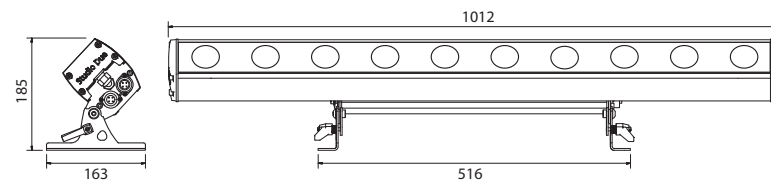

new

ITEM	FIXTURE	standard 100cm [KEY features]	50cm [KEY features]	150cm [KEY features]
LEDs	RGBW	28+28+28+28 Red-Green-Blue-Cold W	14+14+14+14 Red-Green-Blue-Cold W	42+42+42+42 Red-Green-Blue-Cold W
Total light power		32W	16W	48W
Lumen		R 460, G 950, B 260, W 1300 (CW)	R 230, G 475, B 130, W 650 (CW)	R 690, G 1425, B 390, W 1950 (CW)
Optics		120° beam		
Power consumption		40W	20W max	60W
Voltage range		Universal 100 - 240Vac		
Physical		1004x93x115 mm	526x93x115 mm	1481x93x115 mm
Weight		3,5 Kg	-	-

Optional: marine grade treatment.

ITEM	FIXTURE	ARCHIBAR IC [KEY features]	ARCHIBAR IC low voltage [KEY features]
LEDs	RGBW	10 RGBW/FC individual control	
Total light power		90W	
Lumen		R 800, G 1300, B 230, W 1600	
Optics		medium beam (45 mm lenses) - On request: narrow, wide and 10°x90° beam	
Power consumption		110W	100W
Voltage range		Universal 100-240Vac	48VDC
Physical		1012x163x185 mm	
Weight		7,3 Kg	-