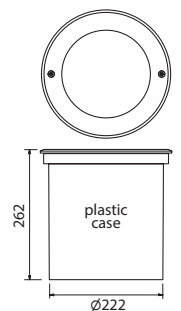

NEW

Optional milk light diffuser

ITEM	FIXTURE	100cm [KEY features]	50cm [KEY features]
LEDs	RGBW	28+28+28+28 Red-Green-Blue-Cold White	14+14+14+14 Red-Green-Blue-Cold White
Total light power		32W	16W
Lumen		R 460, G 950, B 260, W 1300 (CW)	R 230, G 475, B 130, W 650 (CW)
Optics			120° beam
Power consumption		38W max	19W max
Voltage range			48-52VDC
Physical		1000x46x30,5 mm (profile dim.)	500x46x30,5 mm (profile dim.)
Weight		1 Kg	0,5 Kg

IP 67 rating protection

Standard fixture colour finishing is grey

pan 180°

tilt 0 - 10°

Studio Due

ITEM	FIXTURE	[KEY features]
LEDs	RGBW	12 RGBW
Total light power		50W
Lumen		R 600, G 1100, B 170, W 1200
Optics		15° beam (38 mm lenses) - On request: medium and wide beam
Power consumption		60W
Voltage range		Universal 100 - 240Vac
Physical		DxH: ø 256x200mm
Weight		5,5 Kg