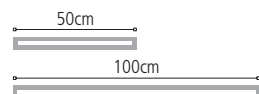

NEW

Optional milk light diffuser

ITEM	FIXTURE	100cm [KEY features]	50cm [KEY features]
LEDs	RGBW	28+28+28+28 Red-Green-Blue-Cold White	14+14+14+14 Red-Green-Blue-Cold White
Total light power		32W	16W
Lumen		R 460, G 950, B 260, W 1300 (CW)	R 230, G 475, B 130, W 650 (CW)
Optics			120° beam
Power consumption		38W max	19W max
Voltage range			48-52VDC
Physical		1000x46x30,5 mm (profile dim.)	500x46x30,5 mm (profile dim.)
Weight		1 Kg	0,5 Kg