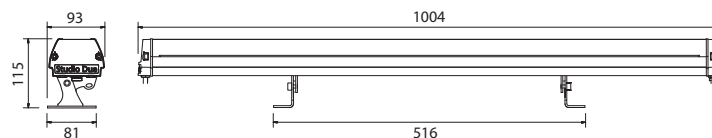

- Fixing counterplate

Standard fixture colour finishing is grey.
Optional: black and white (art. FX-COLOUR).
Optional: marine grade treatment.

new
version

ITEM	FIXTURE	90cm standard	60cm	120cm	150cm
LEDs	RGBW	7 RGBW/FC	5 RGBW/FC	9 RGBW/FC	11 RGBW/FC
Total light power		49W	35W	63W	77W
Lumen		R 600, G 1000, B 180, W 1200	R 550, G 720, B 130, W 860	R 780, G 1290, B 235, W 1560	R 950, G 1580, B 285, W 1890
Optics		medium beam (38 mm lenses) - On request: narrow and wide beam			
Power consumption		55W	43W	69W	85W
Voltage range		Universal 100 - 240Vac			
Physical		944x93x115 mm (profile dim.)	664x93x115 mm (profile dim.)	1212x93x115 mm (profile dim.)	1484x93x115 mm (profile dim.)
Weight		3,8 Kg	-	-	-

Standard fixture colour finishing is grey.
Optional: black and white (art. FX-COLOUR).
Optional: marine grade treatment.

new

ITEM	FIXTURE	[KEY features]
LEDs	RGBW	8 RGBW/FC
Total light power		56W
Lumen		R 700, G 900, B 210, W 1400
Optics		medium beam (38 mm lenses) On request: narrow and wide beam
Power consumption		60W
Voltage range		Universal 100 - 240Vac
Physical		325x60x91,4 mm (profile dim.)
Weight		2,6 Kg

new

ITEM	FIXTURE	standard 100cm [KEY features]	50cm [KEY features]	150cm [KEY features]
LEDs	RGBW	28+28+28+28 Red-Green-Blue-Cold W	14+14+14+14 Red-Green-Blue-Cold W	42+42+42+42 Red-Green-Blue-Cold W
Total light power		32W	16W	48W
Lumen		R 460, G 950, B 260, W 1300 (CW)	R 230, G 475, B 130, W 650 (CW)	R 690, G 1425, B 390, W 1950 (CW)
Optics		120° beam		
Power consumption		40W	20W max	60W
Voltage range		Universal 100 - 240Vac		
Physical		1004x93x115 mm	526x93x115 mm	1481x93x115 mm
Weight		3,5 Kg	-	-