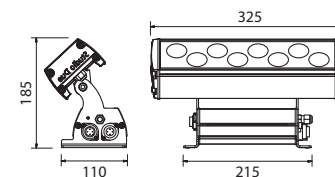

art. 1702: ARCHI 40 RGBW