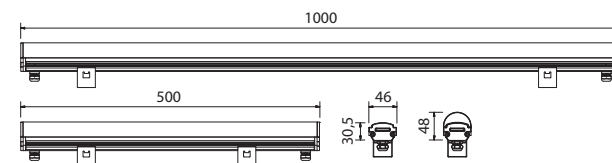

NEW

Optional milk light diffuser

ITEM	FIXTURE	100cm [KEY features]	50cm [KEY features]
LEDs	RGBW	28+28+28+28 Red-Green-Blue-Cold White	14+14+14+14 Red-Green-Blue-Cold White
Total light power		32W	16W
Lumen		R 460, G 950, B 260, W 1300 (CW)	R 230, G 475, B 130, W 650 (CW)
Optics			120° beam
Power consumption		38W max	19W max
Voltage range			48-52VDC
Physical		1000x46x30,5 mm (profile dim.)	500x46x30,5 mm (profile dim.)
Weight		1 Kg	0,5 Kg