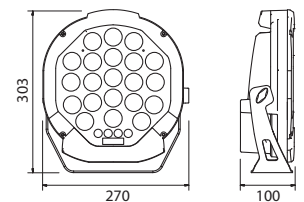

art. 1701: ARCHILED 200 RGBWA