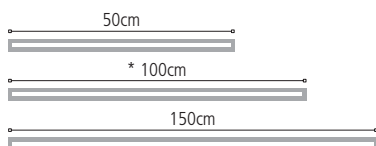

- Fixing counterplate

Standard fixture colour finishing is grey.
Optional: black and white (art. FX-COLOUR).
Optional: marine grade treatment.

new
version

ITEM	FIXTURE	90cm standard	60cm	120cm	150cm
LEDs	RGBW	7 RGBW/FC	5 RGBW/FC	9 RGBW/FC	11 RGBW/FC
Total light power		49W	35W	63W	77W
Lumen		R 600, G 1000, B 180, W 1200	R 550, G 720, B 130, W 860	R 780, G 1290, B 235, W 1560	R 950, G 1580, B 285, W 1890
Optics		medium beam (38 mm lenses) - On request: narrow and wide beam			
Power consumption		55W	43W	69W	85W
Voltage range		Universal 100 - 240Vac			
Physical		944x93x115 mm (profile dim.)	664x93x115 mm (profile dim.)	1212x93x115 mm (profile dim.)	1484x93x115 mm (profile dim.)
Weight		3,8 Kg	-	-	-

Standard fixture colour finishing is grey.
Optional: black and white (art. FX-COLOUR).
Optional: marine grade treatment.

new

ITEM	FIXTURE	[KEY features]
LEDs	RGBW	8 RGBW/FC
Total light power		56W
Lumen		R 700, G 900, B 210, W 1400
Optics		medium beam (38 mm lenses) On request: narrow and wide beam
Power consumption		60W
Voltage range		Universal 100 - 240Vac
Physical		325x60x91,4 mm (profile dim.)
Weight		2,6 Kg

new

ITEM	FIXTURE	standard 100cm [KEY features]	50cm [KEY features]	150cm [KEY features]
LEDs	RGBW	28+28+28+28 Red-Green-Blue-Cold W	14+14+14+14 Red-Green-Blue-Cold W	42+42+42+42 Red-Green-Blue-Cold W
Total light power		32W	16W	48W
Lumen		R 460, G 950, B 260, W 1300 (CW)	R 230, G 475, B 130, W 650 (CW)	R 690, G 1425, B 390, W 1950 (CW)
Optics		120° beam		
Power consumption		40W	20W max	60W
Voltage range		Universal 100 - 240Vac		
Physical		1004x93x115 mm	526x93x115 mm	1481x93x115 mm
Weight		3,5 Kg	-	-