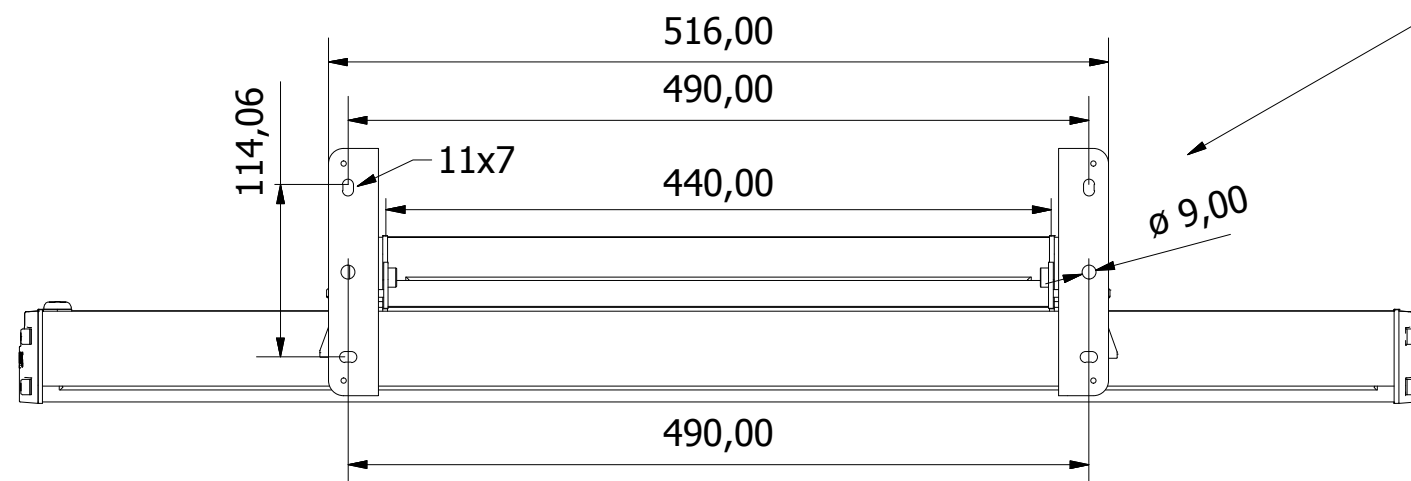

power supply profile 440mm and fixing base dimensions are good for:

- ARCHIBAR SL300 rgbw and monochromatic (600mm, 900mm and 1200mm length)
- ARCHIBAR SL200 rgbw and monochromatic (600mm, 900mm, 1200mm and 1500mm length)

Progettato da vilfredo maria ricci	Controllato da	Approvato da	Data	Data 06/12/2019
Studio Due light			Archibar SL series	
			Edizione	Foglio 1 / 1