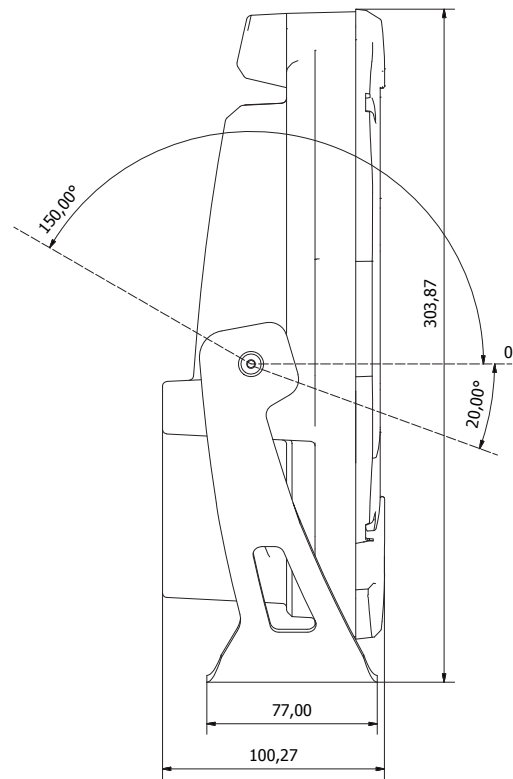

PHYSICAL

www.studiodue.com