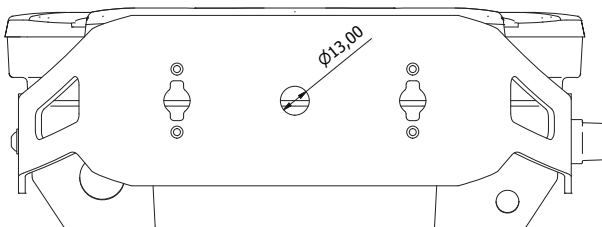

PHYSICAL

www.studiodue.com