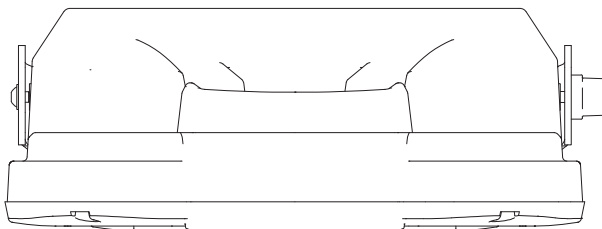

PHYSICAL

www.studiodue.com