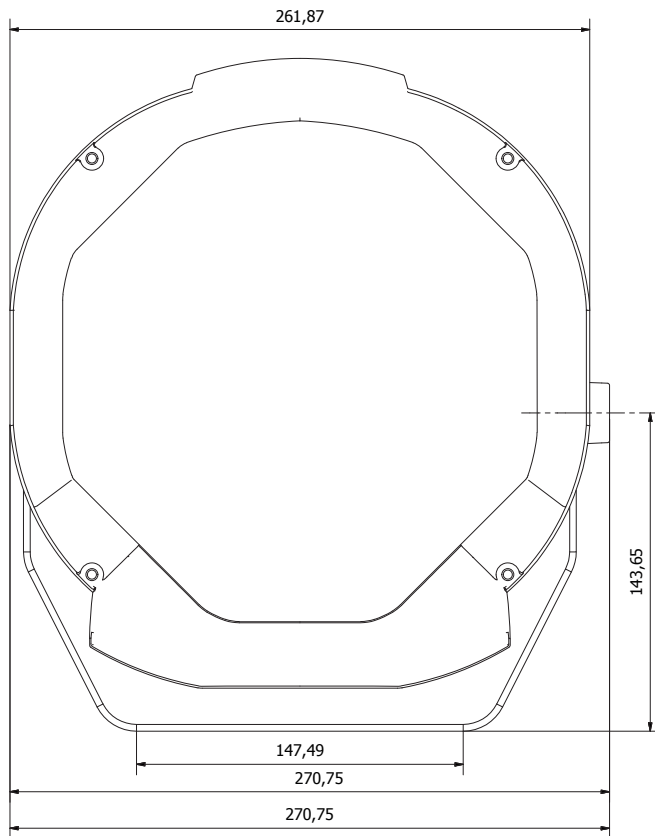

PHYSICAL

www.studiodue.com