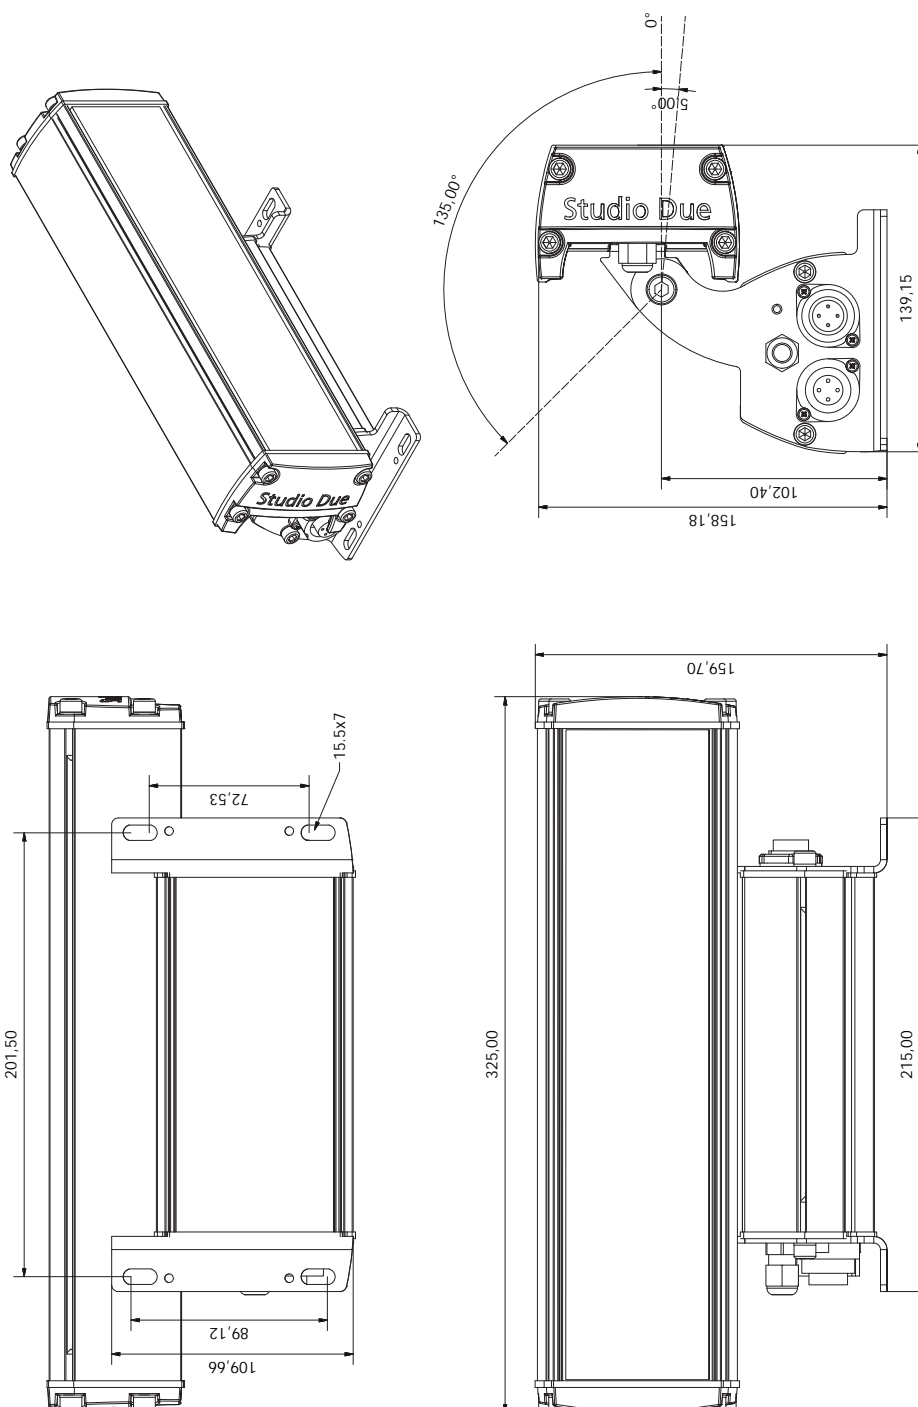

TECHNICAL SPECIFICATION

• SOURCE

n. 8 RGBW-FC-LEDs
Total out lumen:
R 700lm, G 900lm, B 210lm, W 1400lm
Total light power: 56W

• OPTIC

Medium beam (38 mm lenses)
On request: narrow, wide (38 mm lenses)

• TILT

Manual 160°

• CONTROL

Standard interface: RS-485
Protocol: USITT DMX 512

• CONNECTIONS

Signal: 4pin IP 67 connector (male-female)
possibility to link up to 32 devices in chain
Available as accessories:
- Wireless DMX receiver
Main Power: 3pin IP 67 connector (male-female)
possibility to link up to 8 devices in chain.

9CH mode, 6CH mode, 5CH mode, 4CH mode

• PHYSICAL

WxDxH: 325x60x91,4 mm (dimension of profile)
Weight: 2,6 Kg.

Studio Due

emotion and creativity in light

PHYSICAL

© Copyright 2014 Studio Due light srl
Strada Poggino, 100
01100 Viterbo (Italy)
tel. +39.0761.352520 (4 lines)
fax +39.0761.352653
C.F. e P. IVA 05793121004