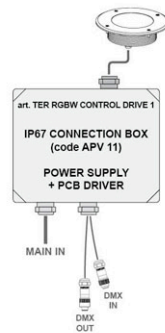

Studio Due

emotion and creativity in light

Example of RGBW connection
(1 fixtures)