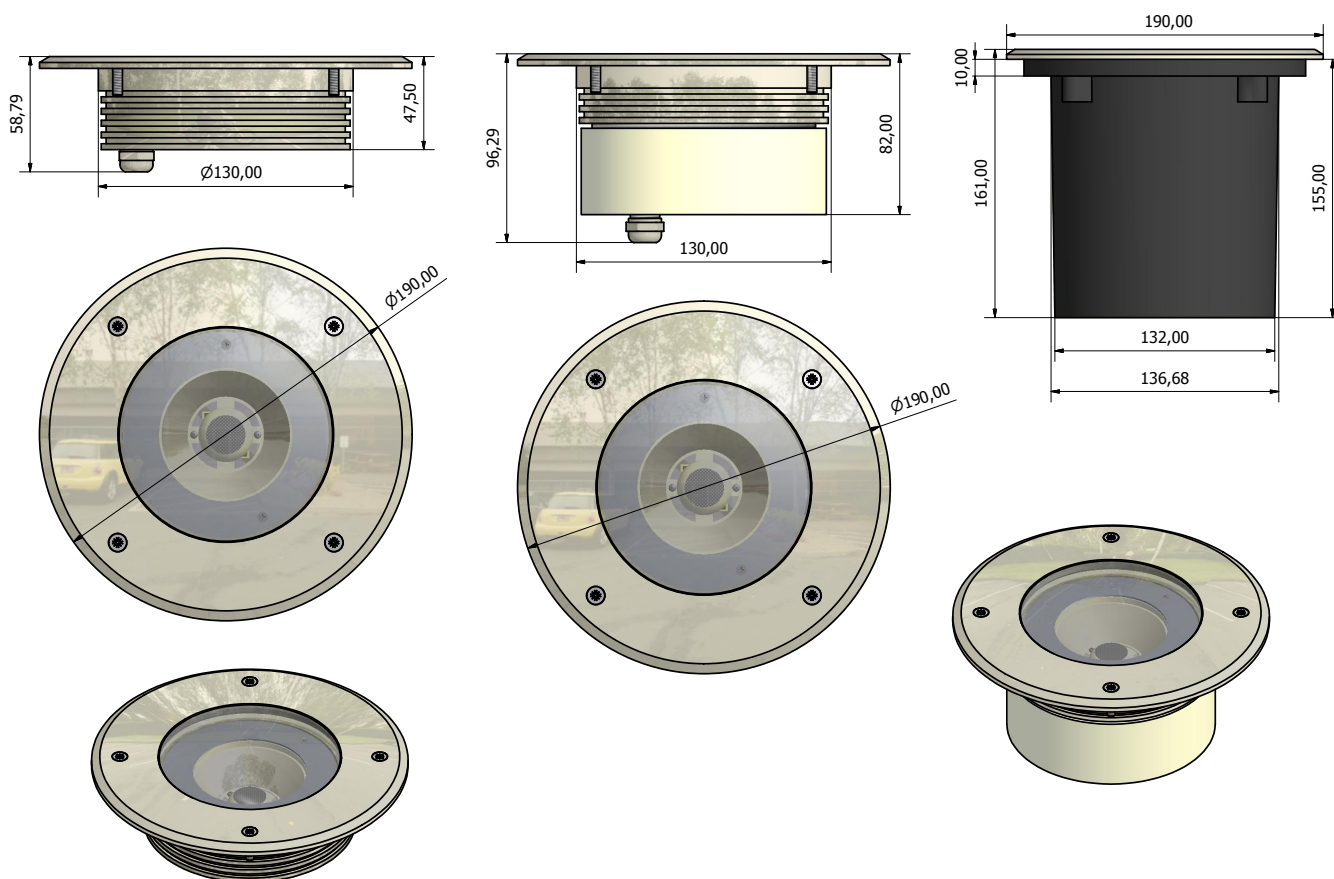

Studio Due

emotion and creativity in light

PHYSICAL

© Copyright 2014 Studio Due light srl
Strada Poggino, 100
01100 Viterbo (Italy)
tel. +39.0761.352520 (4 lines)
fax +39.0761.352653
C.F. e P. IVA 05793121004

Specifications are subject to change without notice. Trademarks are the property of Studio Due Light Srl
www.studiodue.com