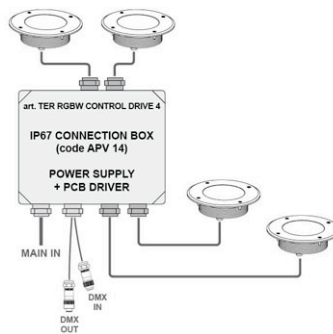

Example of RGBW connection
(up to 4 fixtures)