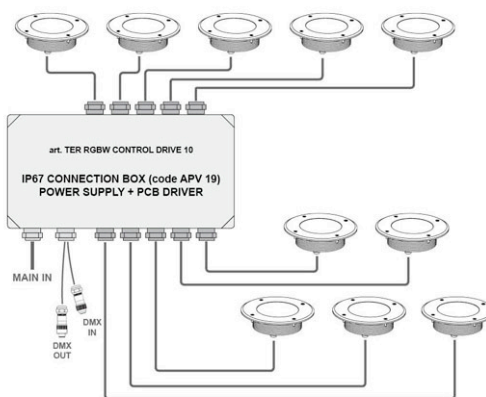

## TECHNICAL FEATURES

- **SOURCE:** n.5 RGBW/FC LEDs  
Total out lumen: R 380, G 720, B 120, W 800  
Total light power: 15W
- **OPTIC:** medium beam (38mm lenses)  
On request: wide and narrow beam lens
- **ELECTRIC FEATURES:**  
(this fixture has to work with dedicated power supply)
- **DMX CHANNELS:** n. 4 ch
- **IP RATING PROTECTION:** IP67 recessed driveway  
On request IP68
- **MATERIALS:**
  - housing and trim ring in stainless steel
  - thermal-shock resistant tempered safety glass
- **DIMENSIONS:** ø 135 x 47,5mm (ø 190 x 47,5mm with trim ring)
- **WEIGHT:** 2,5 Kg.

# Studio Due

emotion and creativity in light

Example of RGBW connection  
(1 fixtures)

Example of RGBW connection  
(up to 4 fixtures)

Example of RGBW connection  
up to 10 fixtures

© Copyright 2014 Studio Due light srl  
Strada Poggino, 100  
01100 Viterbo (Italy)  
tel. +39.0761.352520 (4 lines)  
fax +39.0761.352653  
C.F. e P. IVA 05793121004