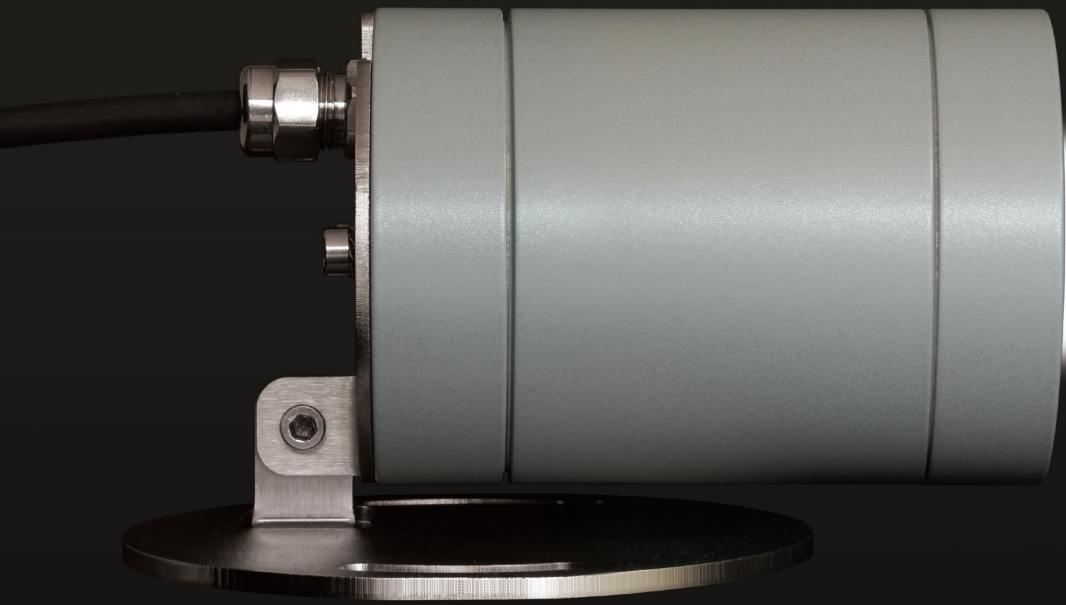

concept: Vilfredo Maria Ricci © 2016 Studio Due

Studio Due®
emotion and creativity in light

Pin Light

- 5W LED
- 1,5° ultranarrow optic
- IP 65 rating protection
- Plug-in or DMX dimmable version

Headquarters:
STUDIO DUE light s.r.l.
Str. Poggino, 100 - 01100 Viterbo (Italy)
tel. +39.0761.352520 (4 lines)
fax +39.0761.352653
info@studiodue.com