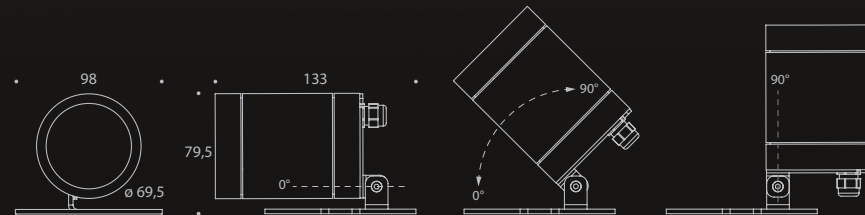

concept: Vilfredo Maria Ricci © 2016 Studio Due

Studio Due®
emotion and creativity in light

Pin Light

- 5W LED
- 1,5° ultranarrow optic
- IP 65 rating protection
- Plug-in or DMX dimmable version

Headquarters:
STUDIO DUE light s.r.l.
Str. Poggino, 100 - 01100 Viterbo (Italy)
tel. +39.0761.352520 (4 lines)
fax +39.0761.352653
info@studiodue.com