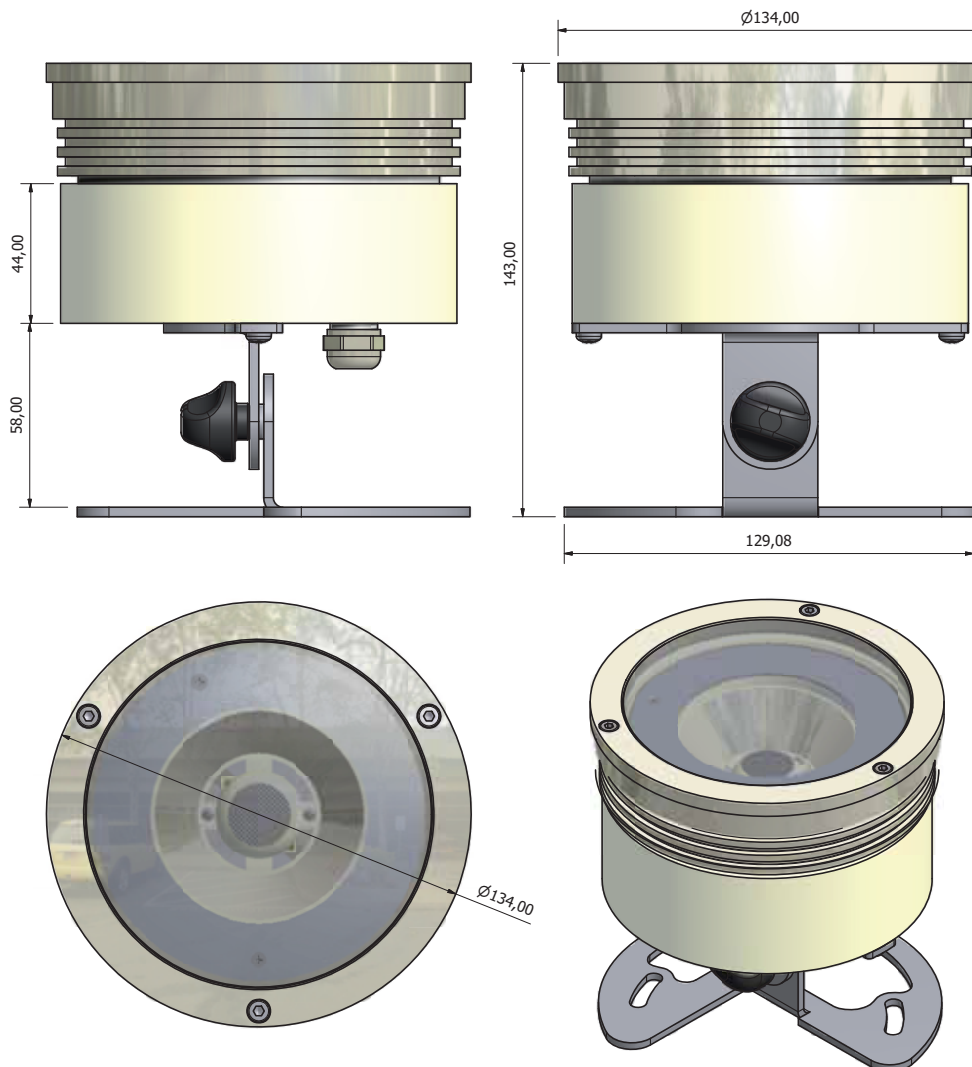

Studio Due

emotion and creativity in light

PHYSICAL

MONOCHROMATIC Aria with
art. TER W-PS ON BOARD/SS