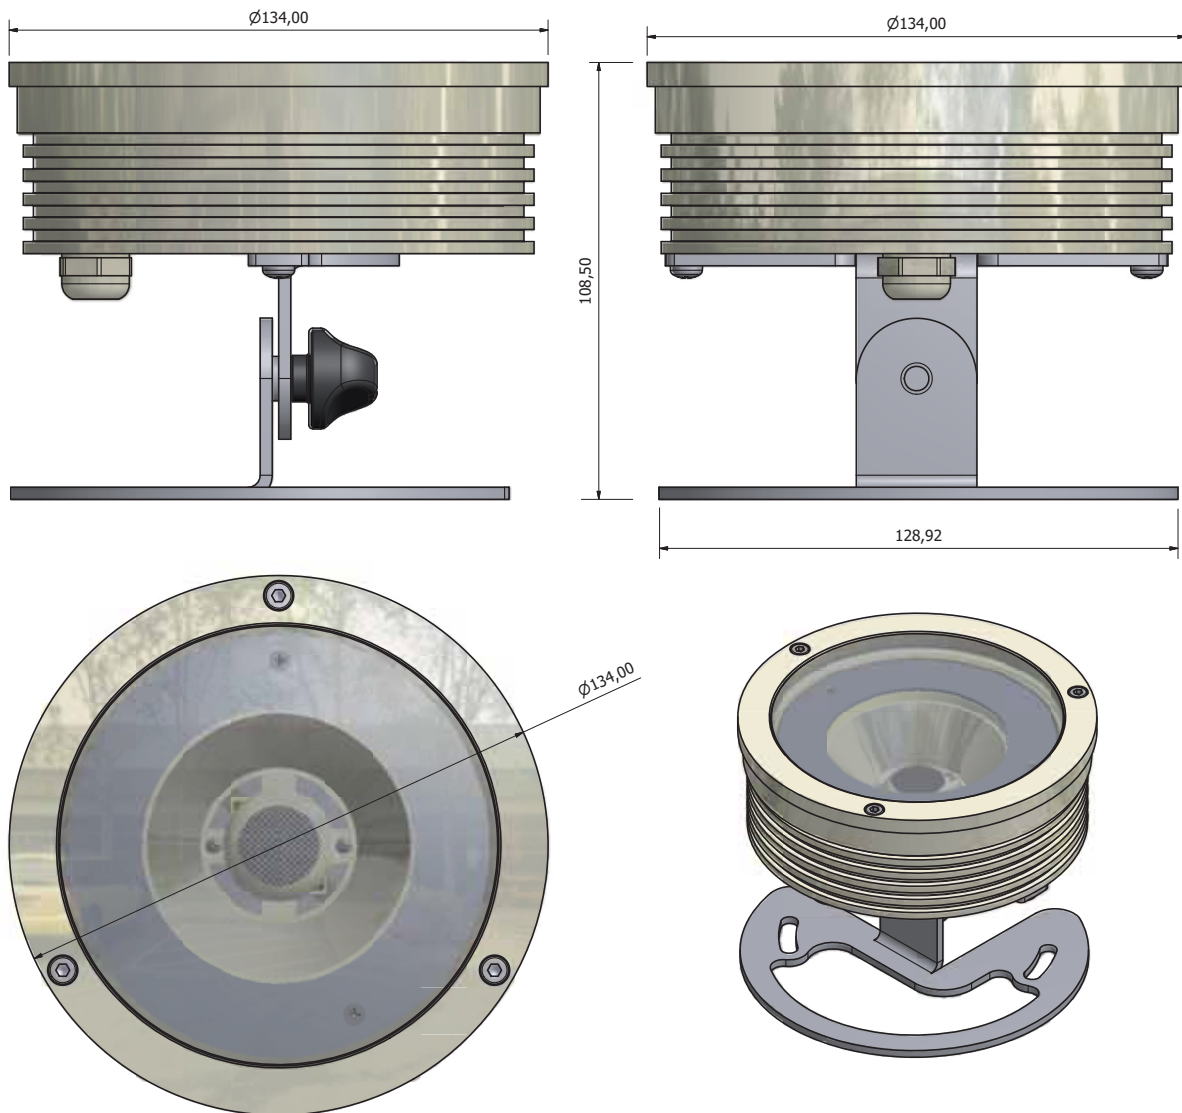

Studio Due

emotion and creativity in light

PHYSICAL

© Copyright 2014 Studio Due light srl
Strada Poggino, 100
01100 Viterbo (Italy)
tel. +39.0761.352520 (4 lines)
fax +39.0761.352653
C.F. e P. IVA 05793121004