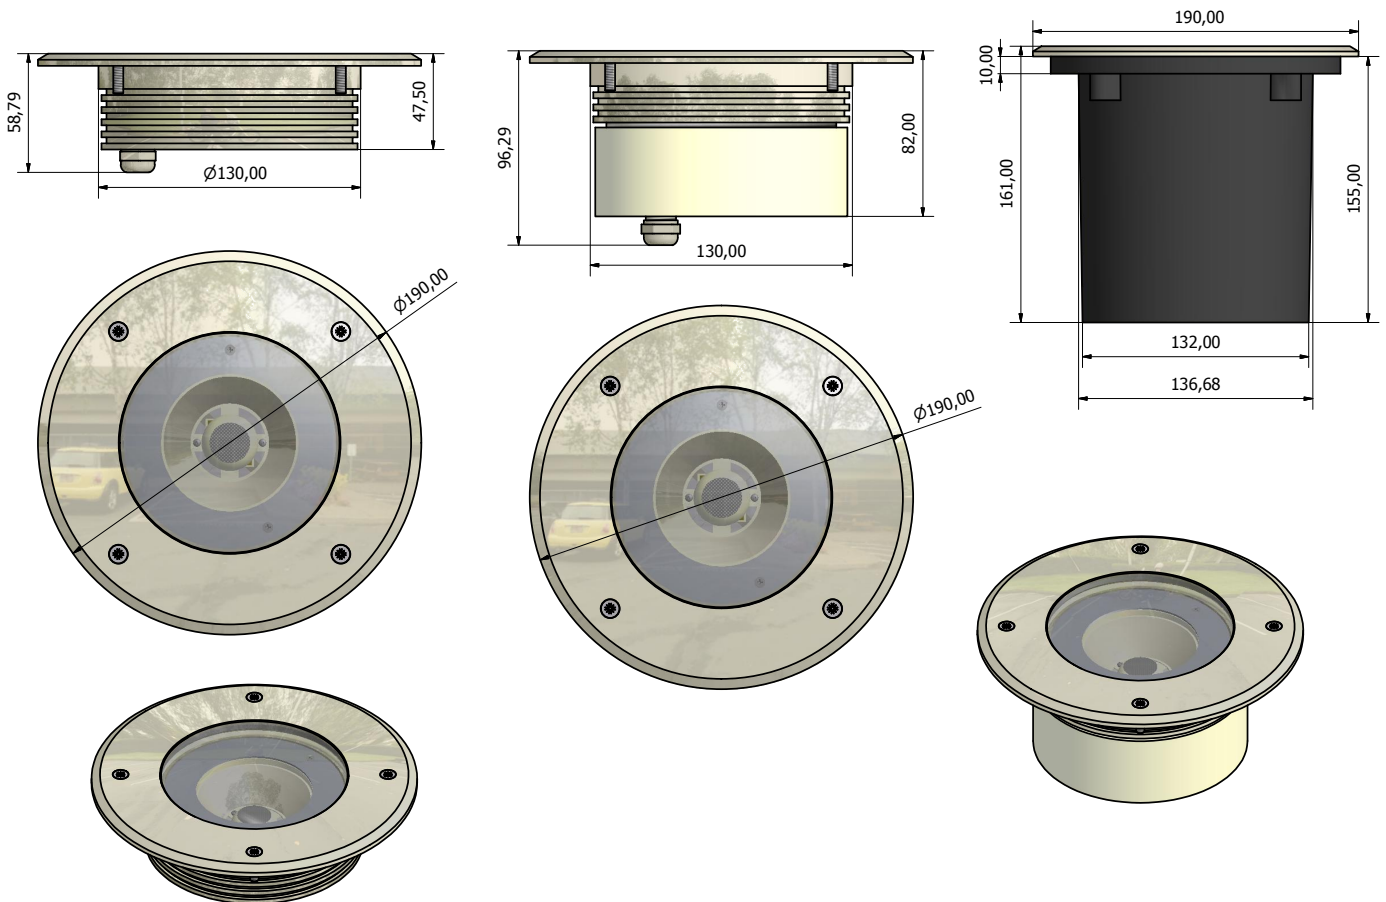

Studio Due

emotion and creativity in light

PHYSICAL