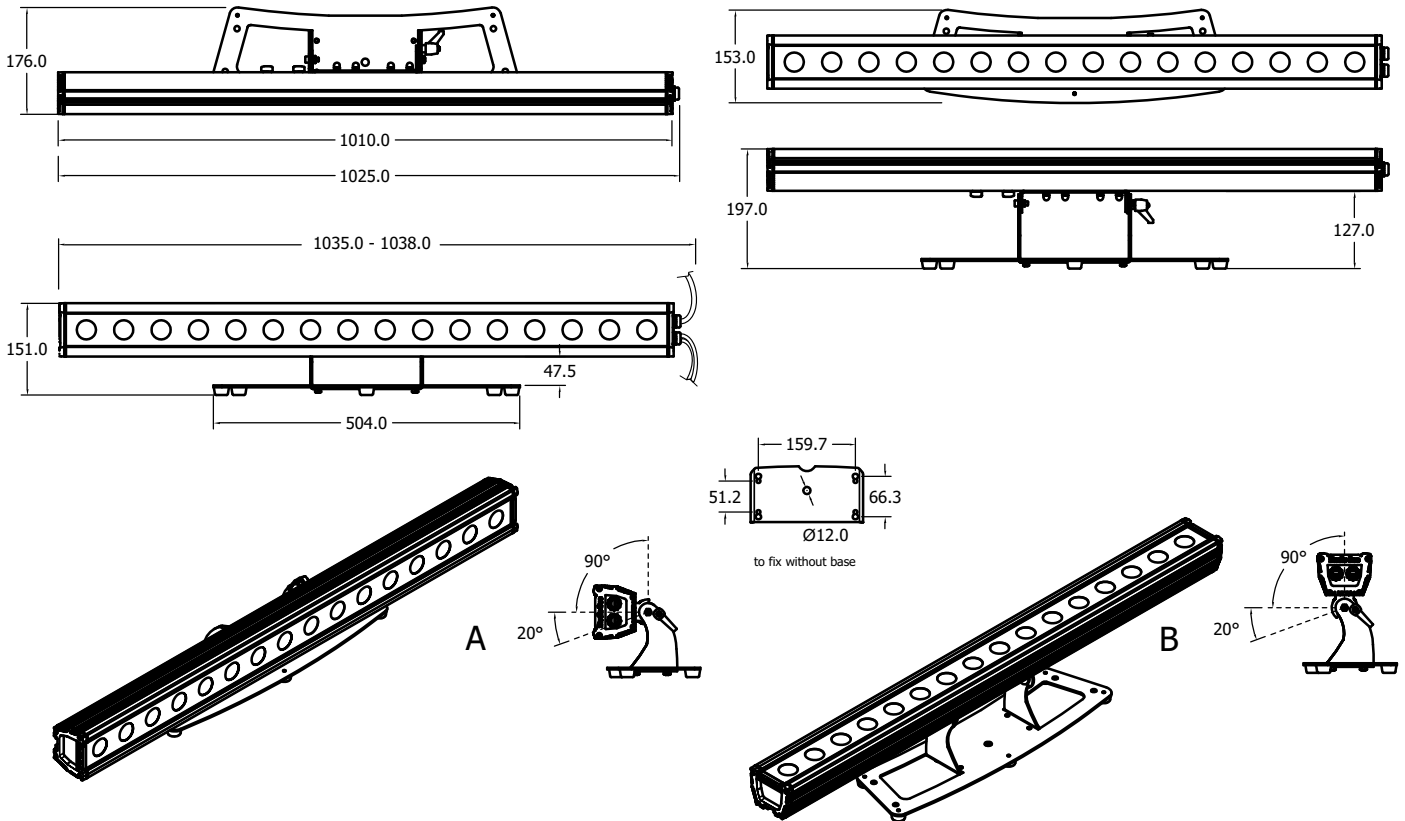

• TILT Manual 120°

• CONTROL

Standard interface: RS-485, optocoupled input
Protocol: USITT DMX512

• CONNECTIONS

Signal: 4pin IP 67 Amphenol connector (male-female)
Main Power: 3x1mm cable

• SETUP AND CONFIGURATION

• PHYSICAL

WxDxH: 1010x87x68mm (dimension of profile)
Weight: 8,5 Kg.

Click on the QR Code
with your smartphone
to go directly to the
fixture website page

Studio Due

emotion and creativity in light

PHYSICAL