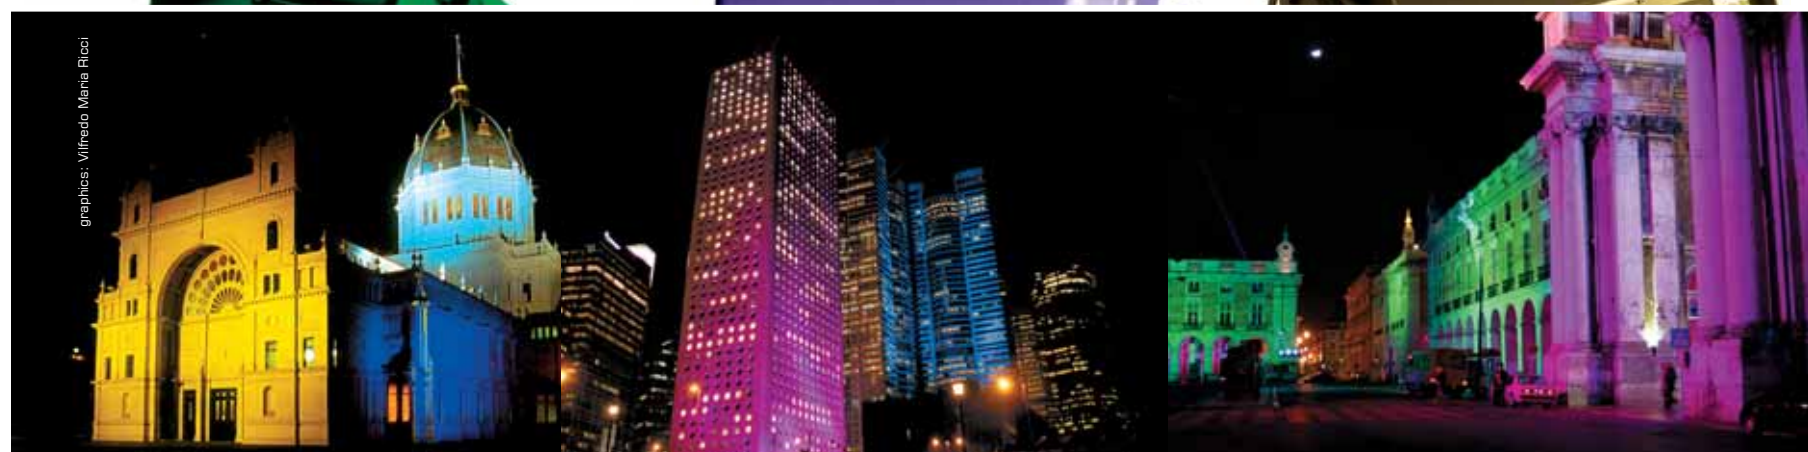

studio due
architectural

arch **itec** tural

silver line IP 66

graphics: Vilfredo Maria Ricci

minicity 100/150/250
citycolor 300/400
hercules 600/800
citybeam 1200/1800
citycolor 1800/2500

architec **tural**