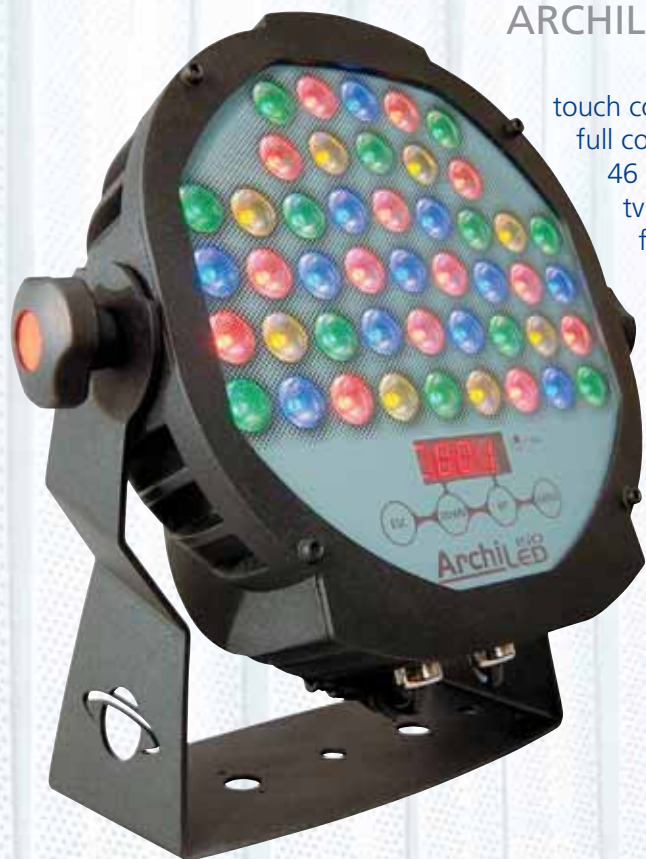

ARCHILED 150

- touch control panel
- full colour system RGB+A
- 46 hi-power 3W leds
- tv camera flicker free function
- full IP67, cable connection included
- 23° standard optics
- 10°, 45° and 15°x90° letter box (optional)

100% led light

emotion and creativity in light

ARCHIBAR 150

- wash led light
- 16 group RGBW
- 64 Luxeon Rebel led's 3W
- tv camera flicker free function
- full IP67, cable connection included
- brilliant light and homogeneous beam
- 25° standard optics, 40° optional lenses kit